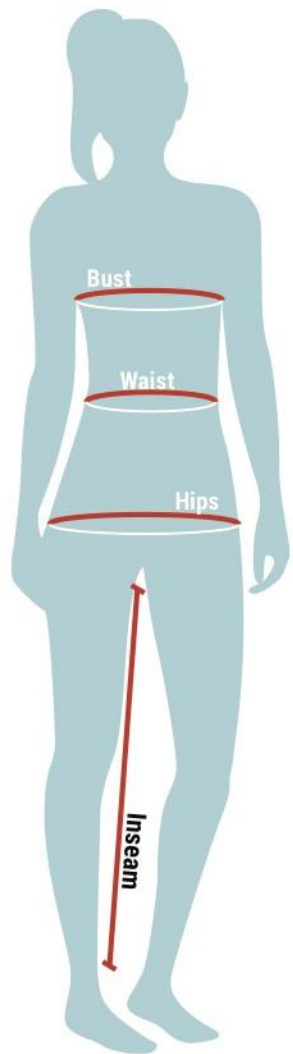

Height

	XS	S	M	L	XL
Height (cm)	4'10"-5'4" (147-162)	4'10"-5'8" (147-172)	5'2"-6' (157-182)	5'2"-6'2" (157-187)	5'4"-6'2" (162-187)
Weight (kg)	88-99 (40-45)	110-121 (50-55)	132-143 (60-65)	154-176 (70-80)	176-220 (80-220)