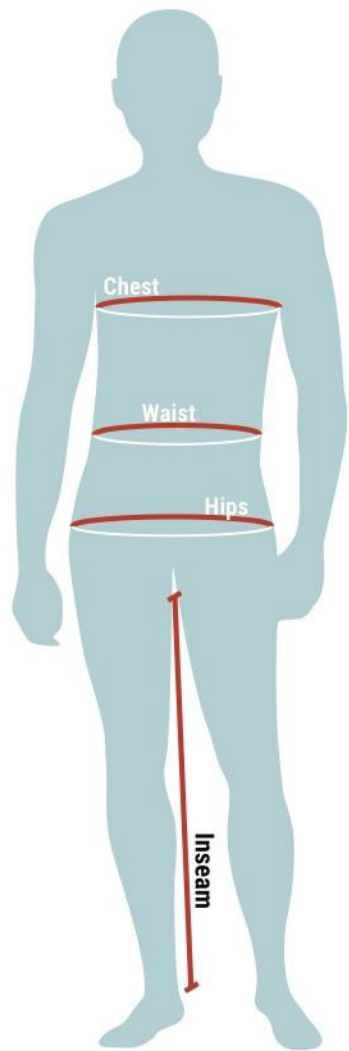

Height

	K-10	K-12	XS	S	M	L	XL	XXL	XXXL
Average Height (cm)	4'4"-4'10" (132-137)	4'6"-5'2" (137-157)	4'10"-5'6" (147-167)	5'-5'8" (152-172)	5'2"-6'2" (157-187)	5'4"-6'4" (162-193)	5'6"-6'6" (167-198)	5'8"-6'6" (172-198)	5'10"-6'6" (177-198)
Weight (kg)	66-77 (30-35)	88-99 (40-45)	110-121 (50-55)	132-143 (60-65)	143-165 (65-75)	176-187 (80-85)	198-220 (90-100)	231-264 (105-120)	275-286 (125-286)