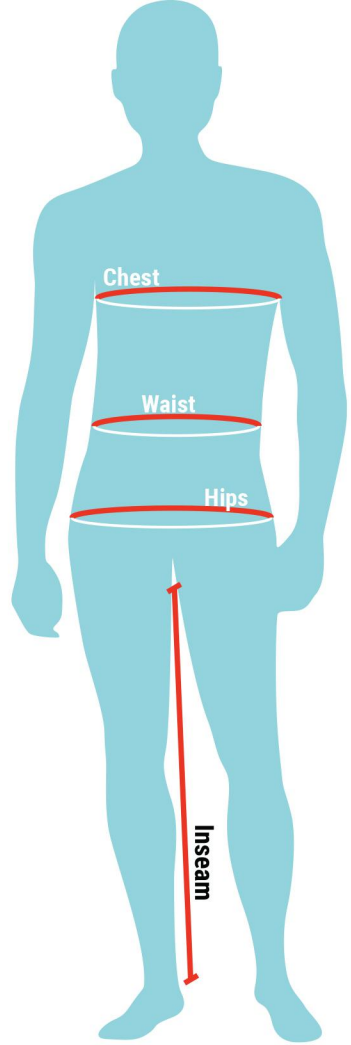

Height

	Junior Small	Junior Large	XS	S	M	L	XL	XXL
Inside Leg (cm)	23.5-25" (59.5-63.5)	25.5-27" (64.5-67)	27.5" (69.5)	28.5" (72.5)	29.5" (75)	30.5" (77.5)	31.5" (80)	32" (81.5)
Waist (cm)	22-24" (55-60)	25-27" (63.5-67)	28-30" (71-76)	29-30" (74-76)	31-33" (79-84)	34-37" (87-94)	38-40" (97-102)	41-43" (104-109)