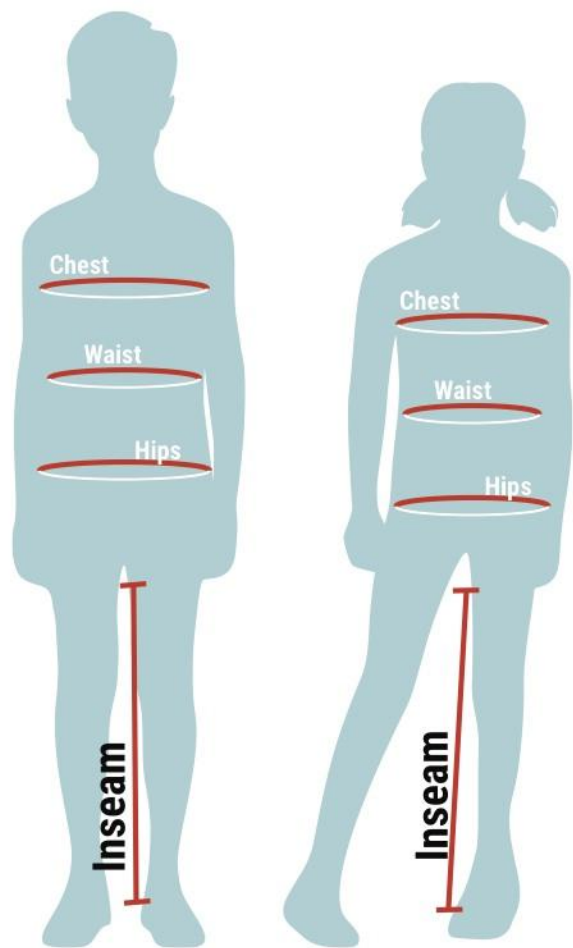

Height

	8 (XS)	10 (S)	12 (M)	14 (L)
Average Height (cm)	4'3"-4'6" (132-140)	4'6"-4'8" (140-147)	4'8"-5'1" (147-155)	5'1"-5'3" (155-163)
Weight (kg)	66-77 (28-35)	70-85 (32-39)	79-94 (36-43)	94-110 (43-50)