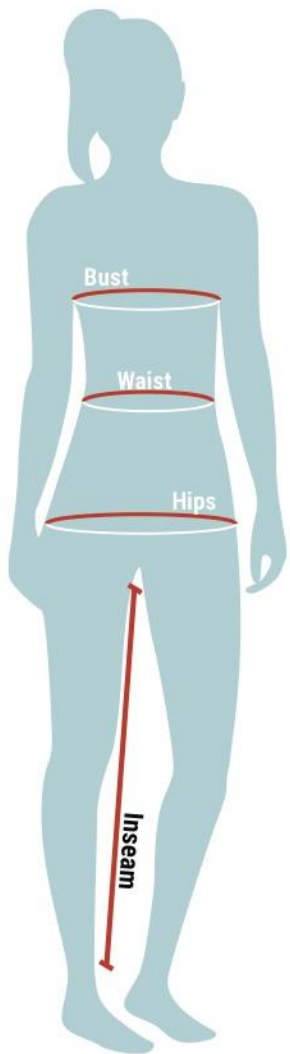

Height

USA	2	4	6	8	10	12	14	16
UK	6	8	10	12	14	16	18	20
EURO	32	34	36	38	40	42	44	46
Bust (cm)	30"-31" (76-79)	31.5"-32.5" (80-83)	33"-34" (84-87)	35"-36" (89-92)	36.5"-37.5" (93-96)	38"-39" (97-99)	40"-41" (102-104)	42"-43" (107-109)
Waist (cm)	24"-25" (61-63)	25"-26" (63-66)	26"-27" (66-69)	28"-29" (71-74)	30"-31" (76-79)	32"-33" (81-84)	34"-35" (87-89)	36"-37" (92-94)
Hips (cm)	33"-34" (84-87)	34.5"-35.5" (88-91)	36"-37" (92-94)	37"-38" (94-97)	39"-40" (99-102)	41"-42" (104-107)	43"-44" (109-112)	45"-46" (114-117)

***Sizing chart is based on the average height of 5'4"-5'6" (163-168cm) and the average inseam of 30"-32" (76-81cm)**