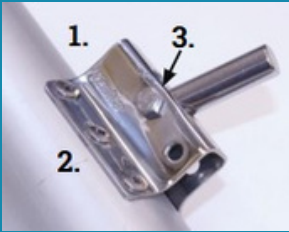

Boom

1. **Gooseneck - 26032**
2. **Gooseneck rivets (6) - 3/16 in x 1/2 in stainless**
3. **Gooseneck bolt - 1/4in x 1in Hex Head**
4. **Vang tang - 26033**
5. **Tang rivet (4) - 3/16 in x 1/2 in stainless**
6. **Boom complete - 26002**
7. **Boom eyestay (2) - 21217**
8. **Eyestay rivet (2) - 3/16 in x 1/2 in stainless**
9. **Outhaul cleat - 60030**
10. **Outhaul cleat rivet (2) - 3/16 in x 1/2 in stainless**
11. **Outhaul fairlead - 26044**
12. **Fairlead rivet (2) - 3/16 in x 1/2 in stainless**
13. **Boom endcap - 26029**
14. **Clew strap - 41729**
15. **Boom block w/ becket - 26471**
16. **Boom block - 26472**
17. **Boom gooseneck end cap - 26036**
18. **End/Base cap rivet - 3/16 in x 1/2 in stainless**
19. **Clew shackle - 21183**
20. **Boom webbing strap - 26038**
21. **Webbing strap rivet - 3/16 in x 1/2 in stainless**