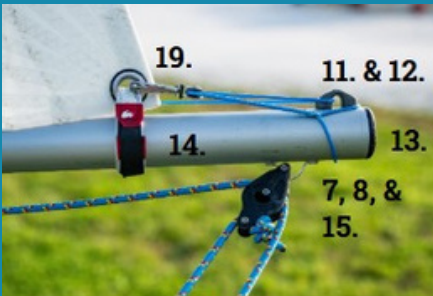

Boom

1. **Gooseneck - 26032**
2. **Gooseneck rivets (6) - 3/16 in x 1/2 in stainless**
3. **Gooseneck bolt - 1/4in x 1in Hex Head**
4. **Vang tang - 26033**
5. **Tang rivet (4) - 3/16 in x 1/2 in stainless**
6. **Boom complete - 26002**
7. **Boom eyestay (2) - 21217**
8. **Eyestay rivet (2) - 3/16 in x 1/2 in stainless**
9. **Outhaul cleat - 60030**
10. **Outhaul cleat rivet (2) - 3/16 in x 1/2 in stainless**
11. **Outhaul fairlead - 26044**
12. **Fairlead rivet (2) - 3/16 in x 1/2 in stainless**
13. **Boom endcap - 26029**
14. **Clew strap - 41729**
15. **Boom block w/ becket - 26471**
16. **Boom block - 26472**
17. **Boom gooseneck end cap - 26036**
18. **End/Base cap rivet - 3/16 in x 1/2 in stainless**
19. **Clew shackle - 21183**
20. **Boom webbing strap - 26038**
21. **Webbing strap rivet - 3/16 in x 1/2 in stainless**