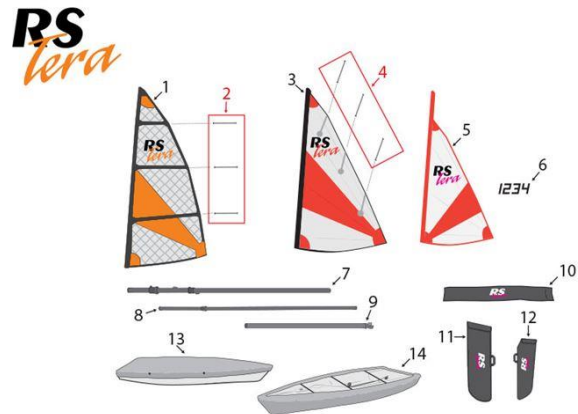

Sails, Spars, & Covers

1. RS Tera Pro Mainsail - **TER-SA-100**
2. RS Tera Pro Batten Set - **TER-SA-901**
3. RS Tera Sport Mainsail - **TER-SA-101**
4. RS Tera Sport Batten Set - **TER-SA-902**
5. RS Tera Mini Mainsail - **TER-SA-102**
6. RS Digital 8 Sail Number, 230mm - **RSM-SA-901**
7. RS Tera Lower Mast Section - **TER-SP-300**
8. RS Tera Top Mast Section - **TER-SP-200**
9. RS Tera Boom - **TER-SP-400**
10. RS Sail Bag, Hyde 2.75m - **LDCSB31**
11. RS Tera Daggerboard Bag - **TER-CO-300**
12. RS Tera Rudder Bag - **TER-CO-500**
13. RS Tera Deck Cover - **TER-CO-100**
14. RS Tera Hull Cover - **TER-CO-200**

Click the part number to be linked directly to the product page!