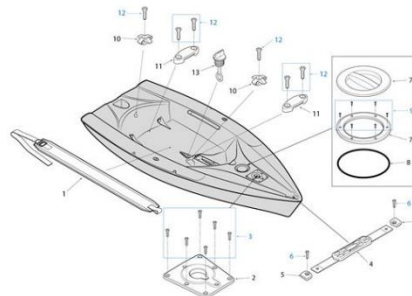

Parts for MK1 RS Tera - Pre 3580 Sail Number (pre-2018)

Bow Area

1. RS Allen Inspection Port Ring - **A338**
- 2 & 4. RS 4 Inch Allen Hatch - **A337BLACK**
3. Pozzi Pan Screw 8 x ½ - **FIX-S8-P03**
5. RS Flat Head Machine Screw M6 X 20mm - **FIX-B6-C20**
6. RS Bow Handle - **RSM-HF-101**
- 7 & 9. Carry Handle Saddle - **52799**
10. RS Pan Head Machine Screw M6 X 12mm - **FIX-B6-P12**
11. RS Tera Mast Step Deck Plate - **TER-HF-200**
12. RS Tera Mast Step Wear Plate - **TER-HF-201**

Helm Area

1. RS Tera Rear Carry Handle (2ft ea.) - **TER-WEB-017**
- 2 & 10. RS Lift Handle Tube - **FEV-HF-500**
3. RS Inspection Port Cap - **RSM-HF-404**
- 4 & 9. Kingfisher 8 Plait PreStretch 4mm - **KPS04ORG**
- 5 & 7. RS Hiking Strap Attachment Cross - **TER-HF-401**
- 6 & 8. RS Flat Head Machine Screw M6 X 20mm - **FIX-B6-C20**
11. Allen 25mm Plain Bearing Block w/ Inglefield Clip (OLD) - **A178-74**

11. Selden Block, BBB30/ Linked BBB20 - **403-101-15**
12. RS Tera Transom Bridle - **TER-WEB-019**
13. RS Tera Hiking Strap, V1 - **TER-HF-400**

Transom Area

- 1 & 4. RS Tera Gudgeon, V1 - **TER-HF-500**
2. RS Pan Head Machine Screw M6 x 16mm - **FIX-B6-P16**
3. RS Drain Plug - **RSM-HF-501**

Parts for Mk2 RS Tera - Post 3580 Sail Number (2018+)

Hull & Helm Area

1. RS Tera Hiking/Toe Strap MK2 - **TER-HF-402**
2. RS Tera Mast Step Deck Plate - **TER-HF-200**
- 3 & 12. RS Socket CSK Flat Head Machine Screw M6 X 20mm - **FIX-B6-C20**
4. RS Tera/Quba Bow Handle - **RSM-HF-101**
5. Carry Handle Saddle - **52799**
6. RS Pan Head Machine Screw M6 X 12mm - **FIX-B6-P12**
7. RS 4 Inch Inspection Port, Allen - **A337BLACK**
8. RS 4 Inch Inspection Port Ring, Allen - **A338**
9. RS Pan Head Machine Screw 6 x ¾ mm - **FIX-S6-P01**
10. RS Hiking Strap Attachment Cross - **TER-HF-401**
11. RS Hiking Strap Plate - **RSM-HF-301**
13. Drain Plug, Allen - **A423**