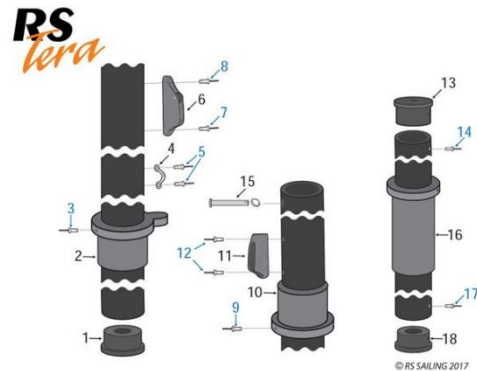

Click the part number to be linked directly to the product page!

Daggerboard & Transom Area

1. RS Hiking Strap Attachment Cross - **TER-HF-401**
- 2 & 8. RS Socket CSK Flat Head Machine Screw M6 X 20mm - **FIX-B6-C20**
3. RS Tera/Quba/Neo Daggerboard Surround - **TER-FO-901**
4. RS Oar Lock Cap - **RSM-HF-403**
5. RS 45mm AutoRatchet Block, Selden - **P404401**
6. Handle Spring - **H071**
9. RS M8 Nyloc Nut - **FIX-N8-008**
10. RS Lift Handle Tube - **FEV-HF-500**
11. RS Tera Rear Carry Handle (2 required) - **TER-WEB-017**
12. RWO 4mm Stopper Ball, Black - **R1901T**
13. Drain Plug, Allen – **A.423**
14. RS Flat Head Machine Screw 6 x ¾ mm - **FIX-S6-C01**
15. RS M6 Nyloc Nut - **FIX-N6-006**
16. RS Gudgeon Backing Plate, MK2 - **C16-HF-504**
- 17 & 22. RS Transom Spacer Tube 32mm - **QUE-HF-504**
18. RS Gudgeon With Lock - **C16-HF-502**
19. RS Pan Head Machine Screw M6 x 60mm - **FIX-B6-P60**
20. RS Pan Head Machine Screw M6 x 55mm - **FIX-B6-P55**
21. RS Gudgeon, Non-Locking - **RSM-HF-506**
23. RS Daggerboard Case, Rubber 170mm - **FEV-HF-305**
24. RS Daggerboard Case Rubber - **FEV-HF-300**

General Parts for RS Tera

Mast Parts

1. RS Tera Mast Heel Plug, MK1 - **TER-SP-904**
1. RS Tera Mast Heel Plug, MK2 - **TER-SP-910**
2. RS Tera Mast Collar Deck - **TER-SP-905**
- 3, 5, 7, 8, 9, 12, 14, & 17. RS Monel Rivet 4.8 x 18mm - **FIX-R48-M18**
4. RS Medium Eyestraps, RWO- **R2835**
6. Roller Fairlead Clamcleat, Racing Junior, MK1 - **CL236**
10. RS Tera Gooseneck Collar - **TER-SP-906**
11. Clamcleat, Racing Junior, MK2 - **CL211MK2**
13. RS Tera Top Mast End Plug - **TER-SP-907**
15. RS Tera 2011 Top Section Conversion Kit - **TER-UA-101**
16. RS Tera Top Section Connector Sleeve - **TER-SP-908**
18. RS Top Section End Plug- **TER-SP-907**