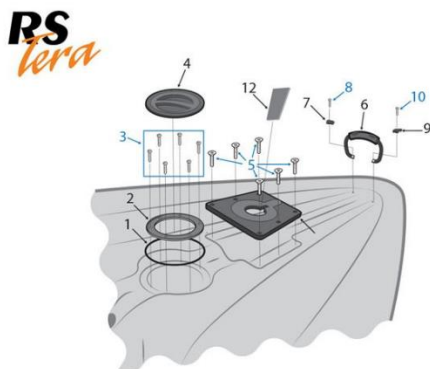

Parts for MK1 RS Tera - Pre 3580 Sail Number (pre-2018)

Bow Area

1. RS Allen Inspection Port Ring - **A338**
- 2 & 4. RS 4 Inch Allen Hatch - **A337BLACK**
3. Pozzi Pan Screw 8 x ½ - **FIX-S8-P03**
5. RS Flat Head Machine Screw M6 X 20mm - **FIX-B6-C20**
6. RS Bow Handle - **RSM-HF-101**
- 7 & 9. Carry Handle Saddle - **52799**
10. RS Pan Head Machine Screw M6 X 12mm - **FIX-B6-P12**
11. RS Tera Mast Step Deck Plate - **TER-HF-200**
12. RS Tera Mast Step Wear Plate - **TER-HF-201**

Helm Area

1. RS Tera Rear Carry Handle (2ft ea.) - **TER-WEB-017**
- 2 & 10. RS Lift Handle Tube - **FEV-HF-500**
3. RS Inspection Port Cap - **RSM-HF-404**
- 4 & 9. Kingfisher 8 Plait PreStretch 4mm - **KPS04ORG**
- 5 & 7. RS Hiking Strap Attachment Cross - **TER-HF-401**
- 6 & 8. RS Flat Head Machine Screw M6 X 20mm - **FIX-B6-C20**
11. Allen 25mm Plain Bearing Block w/ Inglefield Clip (OLD) - **A178-74**