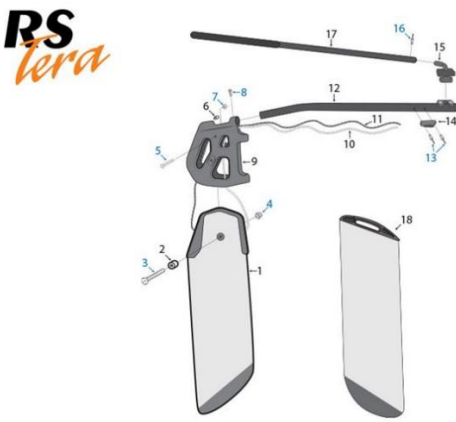

Rudder Stock & Blades/Foils

1. RS Tera Rudder Blade, Aluminum - **TER-FO-100**
2. RS Rudder Pivot Bushing, Narrow - **RSM-FO-905**
3. RS Pan Head Machine Screw M8 x 40mm - **FIX-B8-P41**

4. RS M8 Nyloc Nut - **FIX-N8-008**
8. RS Pan Head Machine Screw 6 x ¾ mm - **FIX-S6-P01**
9. RS Tera Rudder Head, MK1 - **TER-FO-300**
4. 9b. RS Tera Rudder Head 2019+, MK2 - **TER-FO-301**
5. 10 & 11. Kingfisher Evolution 8 Plait Pre-Stretched Polyester 4mm
12. RS Tera Tiller & Extension - **TER-FO-400**
7. 13 & 16. RS Monel Rivet 4.8 x 12mm - **FIX-R48-M12**
14. Racing Micro Camcleat with Becket - **CL270**
15. RS Tiller Universal Joint, Selden - **CA0015**
10. 15b. RS Tiller Universal Joint, Seasure - **S2367A**
17. RS Tera Tiller Extension, Selden - **TER-FO-500**
12. 17b. RS Tera Tiller Extension, Seasure - **TER-FO-501**
18. RS Tera Daggerboard, Aluminum - **TER-FO-200**