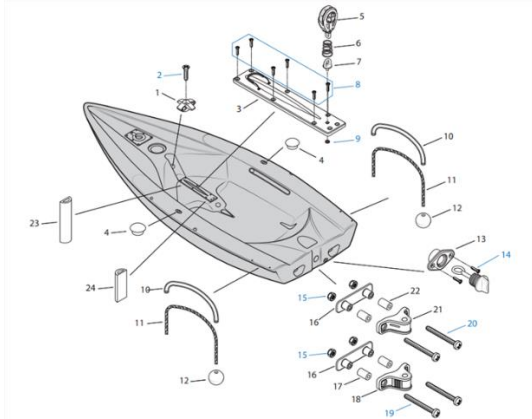

Parts for Mk2 RS Tera - Post 3580 Sail Number (2018+)

Hull & Helm Area

1. RS Tera Hiking/Toe Strap MK2 - **TER-HF-402**
2. RS Tera Mast Step Deck Plate - **TER-HF-200**
- 3 & 12. RS Socket CSK Flat Head Machine Screw M6 X 20mm - **FIX-B6-C20**
4. RS Tera/Quba Bow Handle - **RSM-HF-101**
5. Carry Handle Saddle - **52799**
6. RS Pan Head Machine Screw M6 X 12mm - **FIX-B6-P12**
7. RS 4 Inch Inspection Port, Allen - **A337BLACK**
8. RS 4 Inch Inspection Port Ring, Allen - **A338**
9. RS Pan Head Machine Screw 6 x ¾ mm - **FIX-S6-P01**
10. RS Hiking Strap Attachment Cross - **TER-HF-401**
11. RS Hiking Strap Plate - **RSM-HF-301**
13. Drain Plug, Allen - **A423**

Click the part number to be linked directly to the product page!

Daggerboard & Transom Area

1. RS Hiking Strap Attachment Cross - **TER-HF-401**
- 2 & 8. RS Socket CSK Flat Head Machine Screw M6 X 20mm - **FIX-B6-C20**
3. RS Tera/Quba/Neo Daggerboard Surround - **TER-FO-901**
4. RS Oar Lock Cap - **RSM-HF-403**
5. RS 45mm AutoRatchet Block, Selden - **P404401**
6. Handle Spring - **H071**
9. RS M8 Nyloc Nut - **FIX-N8-008**
10. RS Lift Handle Tube - **FEV-HF-500**
11. RS Tera Rear Carry Handle (2 required) - **TER-WEB-017**
12. RWO 4mm Stopper Ball, Black - **R1901T**
13. Drain Plug, Allen – **A.423**
14. RS Flat Head Machine Screw 6 x ¾ mm - **FIX-S6-C01**
15. RS M6 Nyloc Nut - **FIX-N6-006**
16. RS Gudgeon Backing Plate, MK2 - **C16-HF-504**
- 17 & 22. RS Transom Spacer Tube 32mm - **QUE-HF-504**
18. RS Gudgeon With Lock - **C16-HF-502**
19. RS Pan Head Machine Screw M6 x 60mm - **FIX-B6-P60**
20. RS Pan Head Machine Screw M6 x 55mm - **FIX-B6-P55**
21. RS Gudgeon, Non-Locking - **RSM-HF-506**
23. RS Daggerboard Case, Rubber 170mm - **FEV-HF-305**
24. RS Daggerboard Case Rubber - **FEV-HF-300**