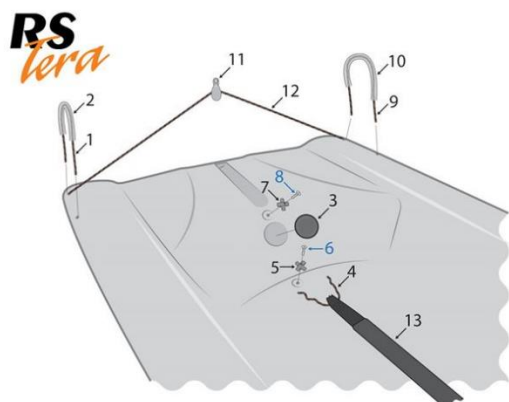

Parts for MK1 RS Tera - Pre 3580 Sail Number (pre-2018)

Bow Area

1. RS Allen Inspection Port Ring - **A338**
- 2 & 4. RS 4 Inch Allen Hatch - **A337BLACK**
3. Pozzi Pan Screw 8 x ½ - **FIX-S8-P03**
5. RS Flat Head Machine Screw M6 X 20mm - **FIX-B6-C20**
6. RS Bow Handle - **RSM-HF-101**
- 7 & 9. Carry Handle Saddle - **52799**
10. RS Pan Head Machine Screw M6 X 12mm - **FIX-B6-P12**
11. RS Tera Mast Step Deck Plate - **TER-HF-200**
12. RS Tera Mast Step Wear Plate - **TER-HF-201**

Helm Area

1. RS Tera Rear Carry Handle (2ft ea.) - **TER-WEB-017**
- 2 & 10. RS Lift Handle Tube - **FEV-HF-500**
3. RS Inspection Port Cap - **RSM-HF-404**
- 4 & 9. Kingfisher 8 Plait PreStretch 4mm - **KPS04ORG**
- 5 & 7. RS Hiking Strap Attachment Cross - **TER-HF-401**
- 6 & 8. RS Flat Head Machine Screw M6 X 20mm - **FIX-B6-C20**
11. Allen 25mm Plain Bearing Block w/ Inglefield Clip (OLD) - **A178-74**

Parts for Mk2 RS Tera - Post 3580 Sail Number (2018+)

Hull & Helm Area

1. RS Tera Hiking/Toe Strap MK2 - **TER-HF-402**
2. RS Tera Mast Step Deck Plate - **TER-HF-200**
- 3 & 12. RS Socket CSK Flat Head Machine Screw M6 X 20mm - **FIX-B6-C20**
4. RS Tera/Quba Bow Handle - **RSM-HF-101**
5. Carry Handle Saddle - **52799**
6. RS Pan Head Machine Screw M6 X 12mm - **FIX-B6-P12**
7. RS 4 Inch Inspection Port, Allen - **A337BLACK**
8. RS 4 Inch Inspection Port Ring, Allen - **A338**
9. RS Pan Head Machine Screw 6 x ¾ mm - **FIX-S6-P01**
10. RS Hiking Strap Attachment Cross - **TER-HF-401**
11. RS Hiking Strap Plate - **RSM-HF-301**
13. Drain Plug, Allen - **A423**