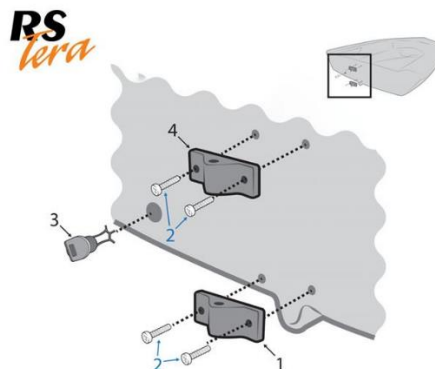

Parts for MK1 RS Tera - Pre 3580 Sail Number (pre-2018)

Bow Area

1. RS Allen Inspection Port Ring - **A338**
- 2 & 4. RS 4 Inch Allen Hatch - **A337BLACK**
3. Pozzi Pan Screw 8 x ½ - **FIX-S8-P03**
5. RS Flat Head Machine Screw M6 X 20mm - **FIX-B6-C20**
6. RS Bow Handle - **RSM-HF-101**
- 7 & 9. Carry Handle Saddle - **52799**
10. RS Pan Head Machine Screw M6 X 12mm - **FIX-B6-P12**
11. RS Tera Mast Step Deck Plate - **TER-HF-200**
12. RS Tera Mast Step Wear Plate - **TER-HF-201**

Helm Area

1. RS Tera Rear Carry Handle (2ft ea.) - **TER-WEB-017**
- 2 & 10. RS Lift Handle Tube - **FEV-HF-500**
3. RS Inspection Port Cap - **RSM-HF-404**
- 4 & 9. Kingfisher 8 Plait PreStretch 4mm - **KPS04ORG**
- 5 & 7. RS Hiking Strap Attachment Cross - **TER-HF-401**
- 6 & 8. RS Flat Head Machine Screw M6 X 20mm - **FIX-B6-C20**
11. Allen 25mm Plain Bearing Block w/ Inglefield Clip (OLD) - **A178-74**

11. Selden Block, BBB30/ Linked BBB20 - **403-101-15**
12. RS Tera Transom Bridle - **TER-WEB-019**
13. RS Tera Hiking Strap, V1 - **TER-HF-400**

Transom Area

- 1 & 4. RS Tera Gudgeon, V1 - **TER-HF-500**
2. RS Pan Head Machine Screw M6 x 16mm - **FIX-B6-P16**
3. RS Drain Plug - **RSM-HF-501**

Parts for Mk2 RS Tera - Post 3580 Sail Number (2018+)

Hull & Helm Area

1. RS Tera Hiking/Toe Strap MK2 - **TER-HF-402**
2. RS Tera Mast Step Deck Plate - **TER-HF-200**
- 3 & 12. RS Socket CSK Flat Head Machine Screw M6 X 20mm - **FIX-B6-C20**
4. RS Tera/Quba Bow Handle - **RSM-HF-101**
5. Carry Handle Saddle - **52799**
6. RS Pan Head Machine Screw M6 X 12mm - **FIX-B6-P12**
7. RS 4 Inch Inspection Port, Allen - **A337BLACK**
8. RS 4 Inch Inspection Port Ring, Allen - **A338**
9. RS Pan Head Machine Screw 6 x ¾ mm - **FIX-S6-P01**
10. RS Hiking Strap Attachment Cross - **TER-HF-401**
11. RS Hiking Strap Plate - **RSM-HF-301**
13. Drain Plug, Allen - **A423**