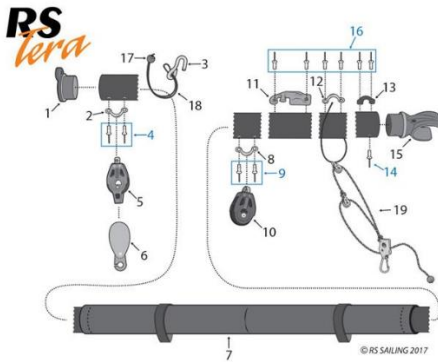

General Parts for RS Tera

Mast Parts

1. RS Tera Mast Heel Plug, MK1 - **TER-SP-904**
1. RS Tera Mast Heel Plug, MK2 - **TER-SP-910**
2. RS Tera Mast Collar Deck - **TER-SP-905**
- 3, 5, 7, 8, 9, 12, 14, & 17. RS Monel Rivet 4.8 x 18mm - **FIX-R48-M18**
4. RS Medium Eyestraps, RWO- **R2835**
6. Roller Fairlead Clamcleat, Racing Junior, MK1 - **CL236**
10. RS Tera Gooseneck Collar - **TER-SP-906**
11. Clamcleat, Racing Junior, MK2 - **CL211MK2**
13. RS Tera Top Mast End Plug - **TER-SP-907**
15. RS Tera 2011 Top Section Conversion Kit - **TER-UA-101**
16. RS Tera Top Section Connector Sleeve - **TER-SP-908**
18. RS Top Section End Plug- **TER-SP-907**

Click the part number to be linked directly to the product page!

Boom Parts

1. RS Tera Boom End Plug - **TER-SP-903**
- 2, 8, & 12. RS Medium Eyestay, RWO - **R2835**
3. Allen S/S Twisted Welded Hook - **A4069**
- 4, 9, 14, & 16. RS Monel Rivet 4.8 x 18mm - **FIX-R48-M18**
5. Selden Ball Bearing Block 30mm Single Swivel Becket - **P403101SSB**
6. Selden Block, BBB30/ Linked BBB20 - **403-101-15**
6. Allen 38mm Plain Bearing Block with Inglefield Clip - **A278-74**
7. RS Tera Boom Protector Pad - **TER-SP-900**
10. RS Selden 30mm Block, Single - **P403101SIN**
11. Clamcleat Side Entry Cleat Junior MK2, Starboard - **CL217MK2**
13. Allen Fairlead Open Base 9mm - **A282**
15. RS Tera Boom Jaw/Inboard end - **TER-SP-901**
17. RWO 4mm Stopper Ball, Black - **R1901T**
19. RS Tera Vang/Kicker, 4:1 - **TER-UA-204**
19. RS Tera Vang Upgrade, Allen - **TER-UA-203**