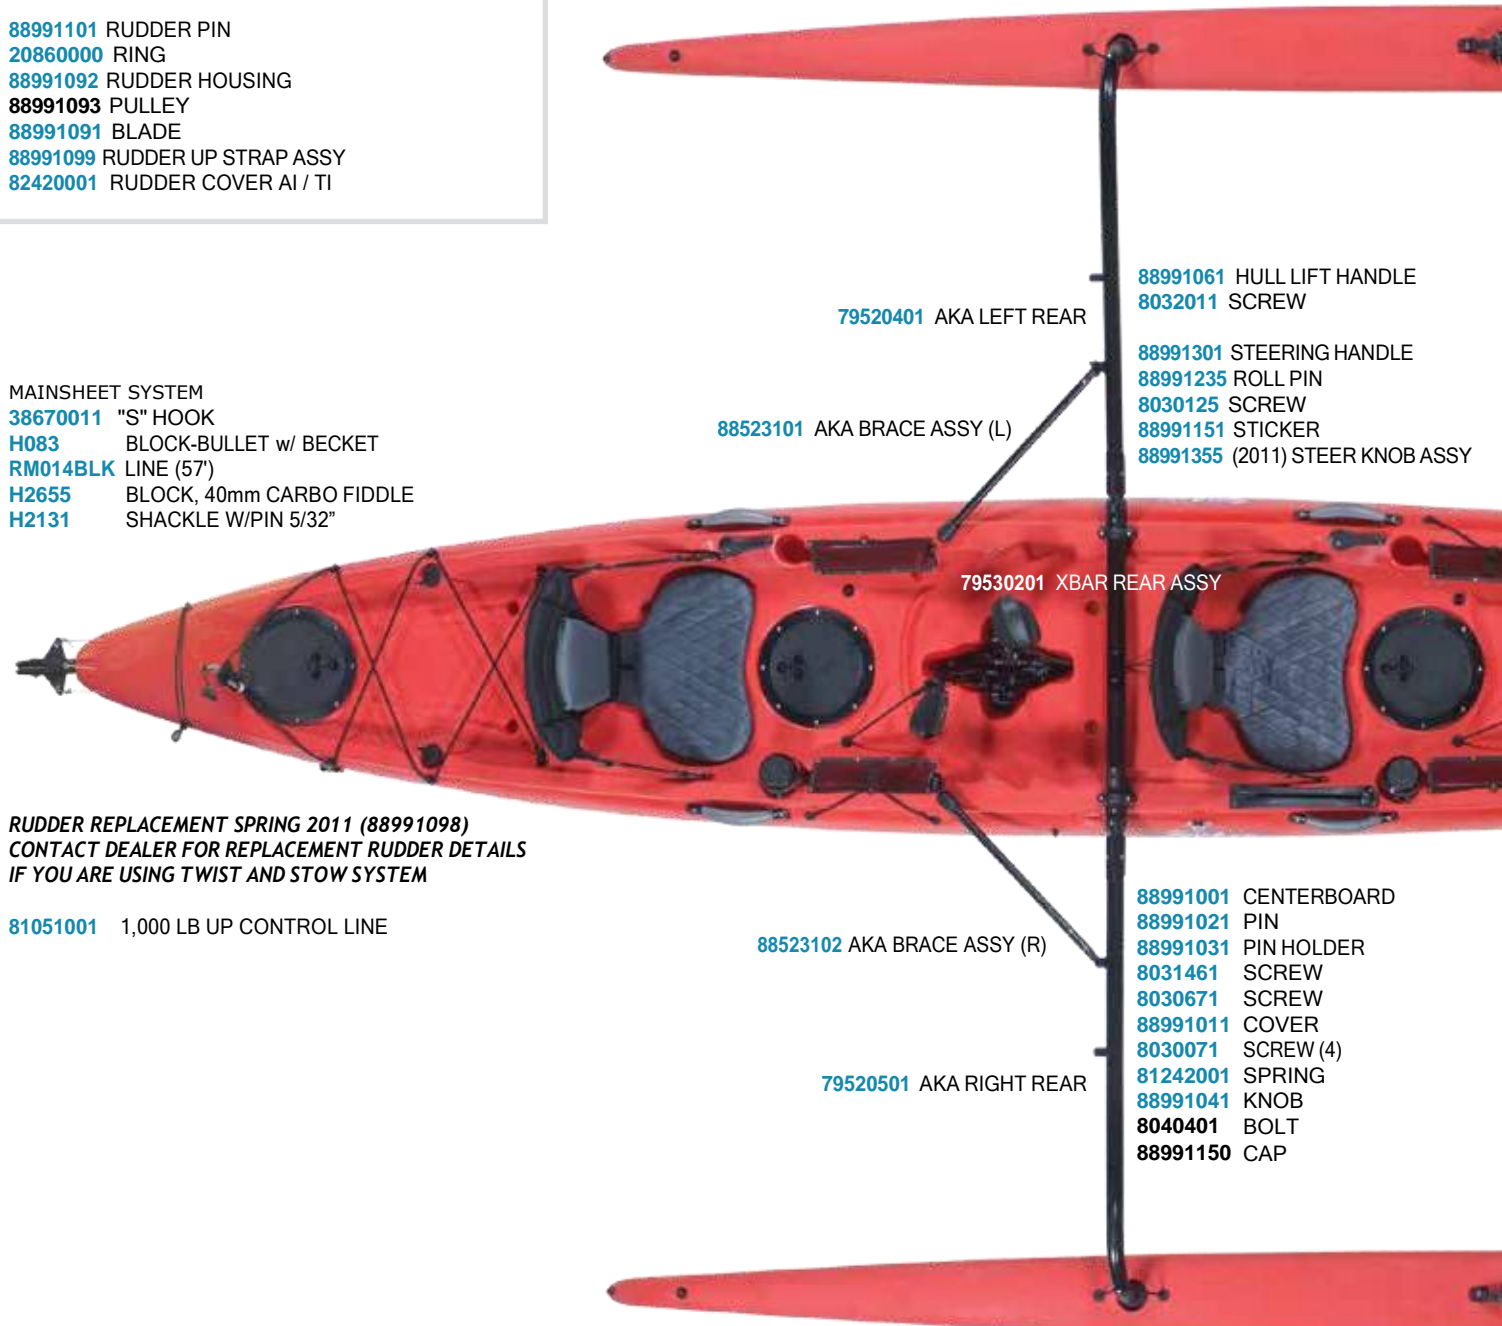

RUDDER PARTS

88991094 GUDGEON (3 HOLE)

CURRENT

- 8030214** 1/4-20 SCREW (2)
- 8030355** 5/16-24 SCREW (1) LOWER

OLDER (2 HOLE GUDGEON)

- 8030214** 1/4-20 SCREW (1) (OR 2*)
- 8030346** 1/4-20 STUD-NUT HEAD PH17-4 (1) LOWER
*OLDEST, LOWER LATER REPLACED BY
8030346 STUD (STRONGER FOR 2 HOLE)

- 88991101** RUDDER PIN
- 20860000** RING
- 88991092** RUDDER HOUSING
- 88991093** PULLEY
- 88991091** BLADE
- 88991099** RUDDER UP STRAP ASSY
- 82420001** RUDDER COVER AI / TI

MAINSHEET SYSTEM

- 38670011** "S" HOOK
- H083** BLOCK-BULLET w/ BECKET
- RM014BLK** LINE (57')
- H2655** BLOCK, 40mm CARBO FIDDLE
- H2131** SHACKLE W/PIN 5/32"

RUDDER REPLACEMENT SPRING 2011 (88991098)
CONTACT DEALER FOR REPLACEMENT RUDDER DETAILS
IF YOU ARE USING TWIST AND STOW SYSTEM

81051001 1,000 LB UP CONTROL LINE

- 88991303** AMA PAPAYA
- 88991304** AMA HIBISCUS
- 88991314** AMA NEW RED
- 88991305** AMA DUNE
AMAS AVAILABLE WITH 2015+
BOW SHAPE ONLY