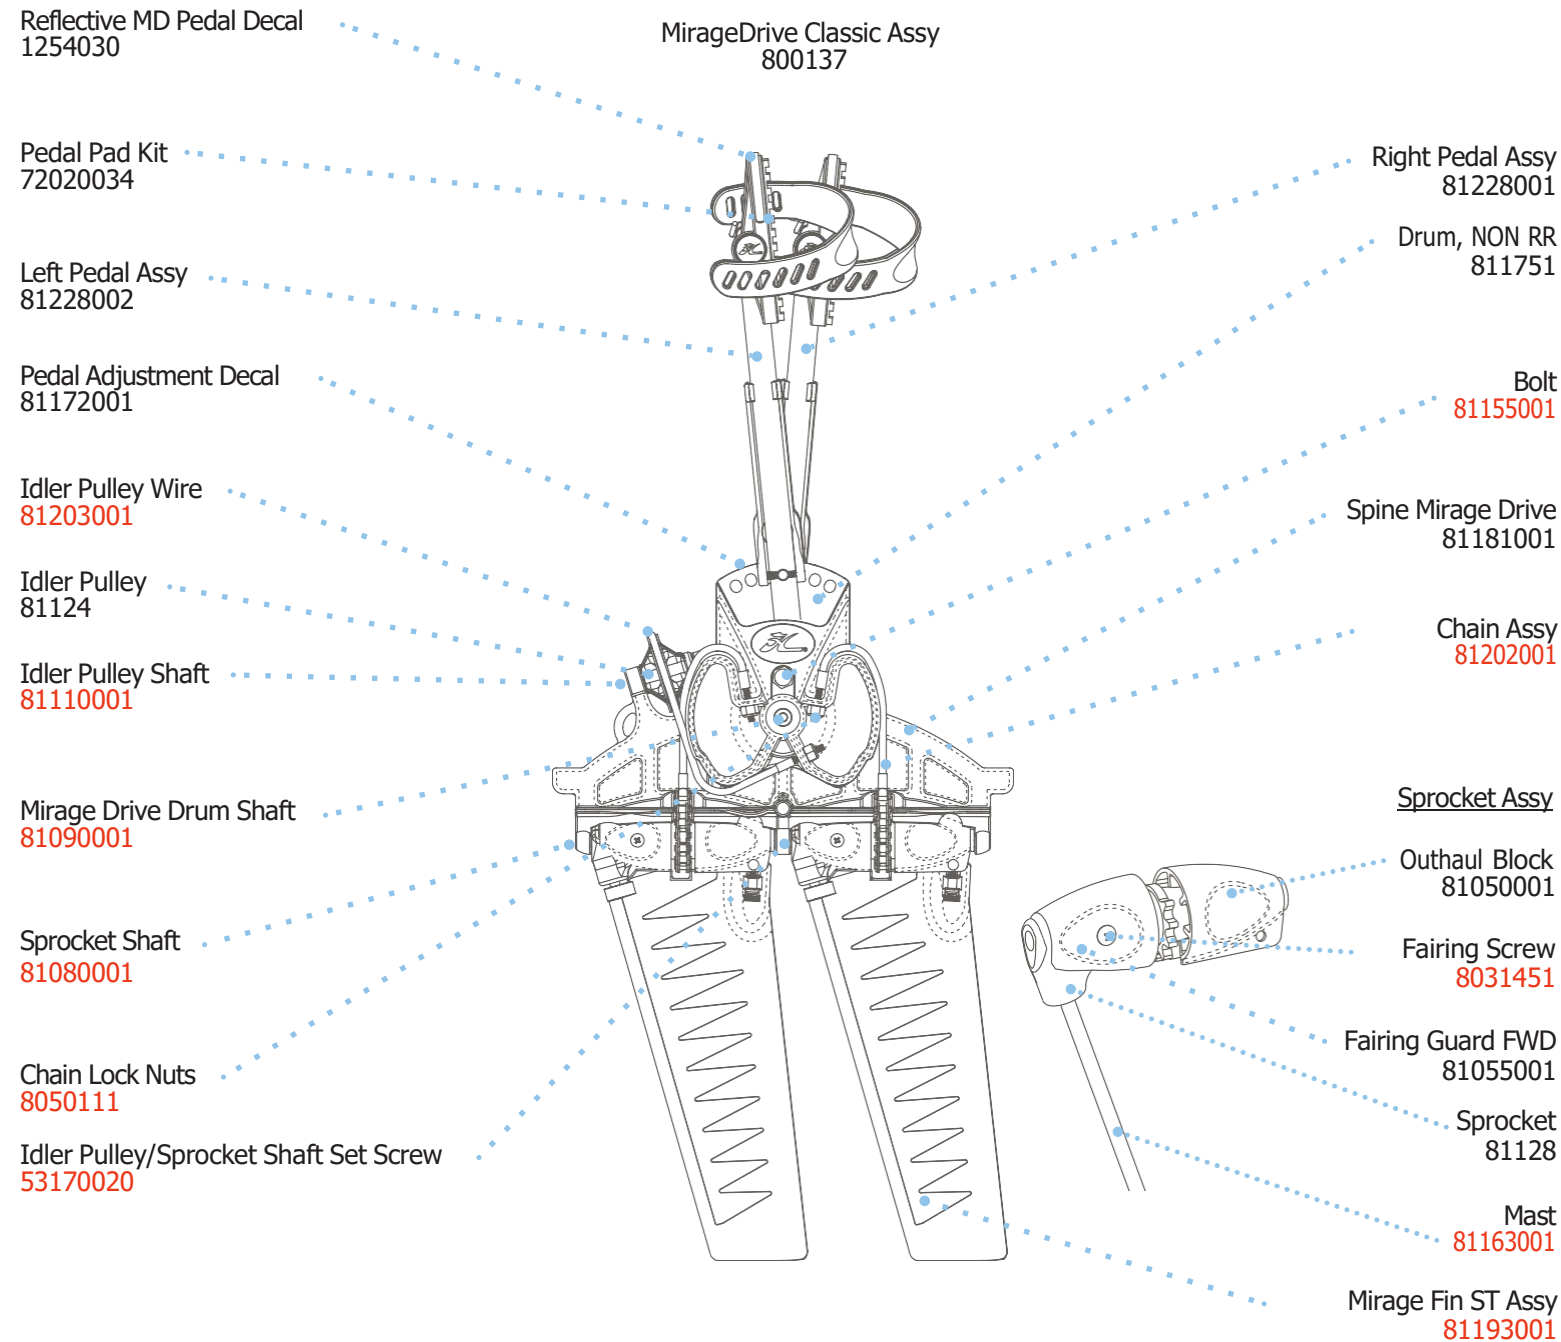

MirageDrive Classic