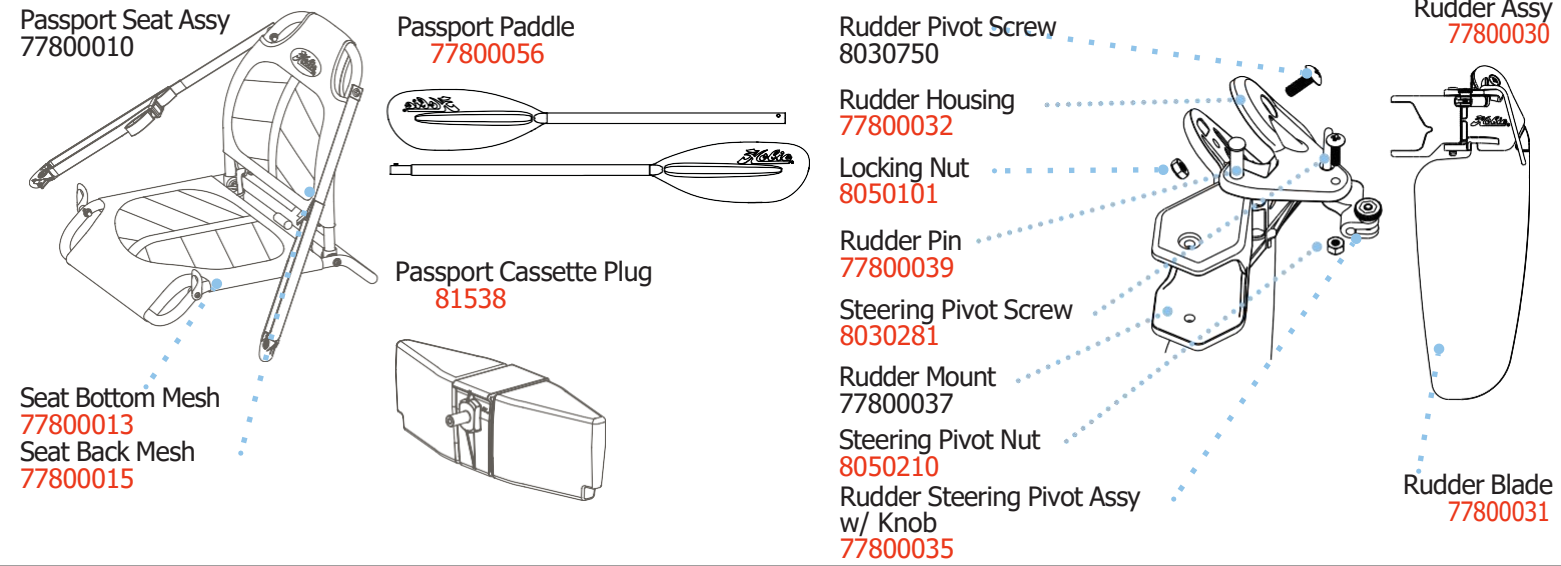

Lock Knob, Seat
77800057

Passport 12.0 Decal
77800075

Passport Drain Plug
52802

Screws:

① Screw #14 X 3/4" PHSMS
8031891

② Screw #8 x 1" FHSMS
8031511

Keel Guard (on bottom side of kayak)
77800059

Passport Accessory Parts