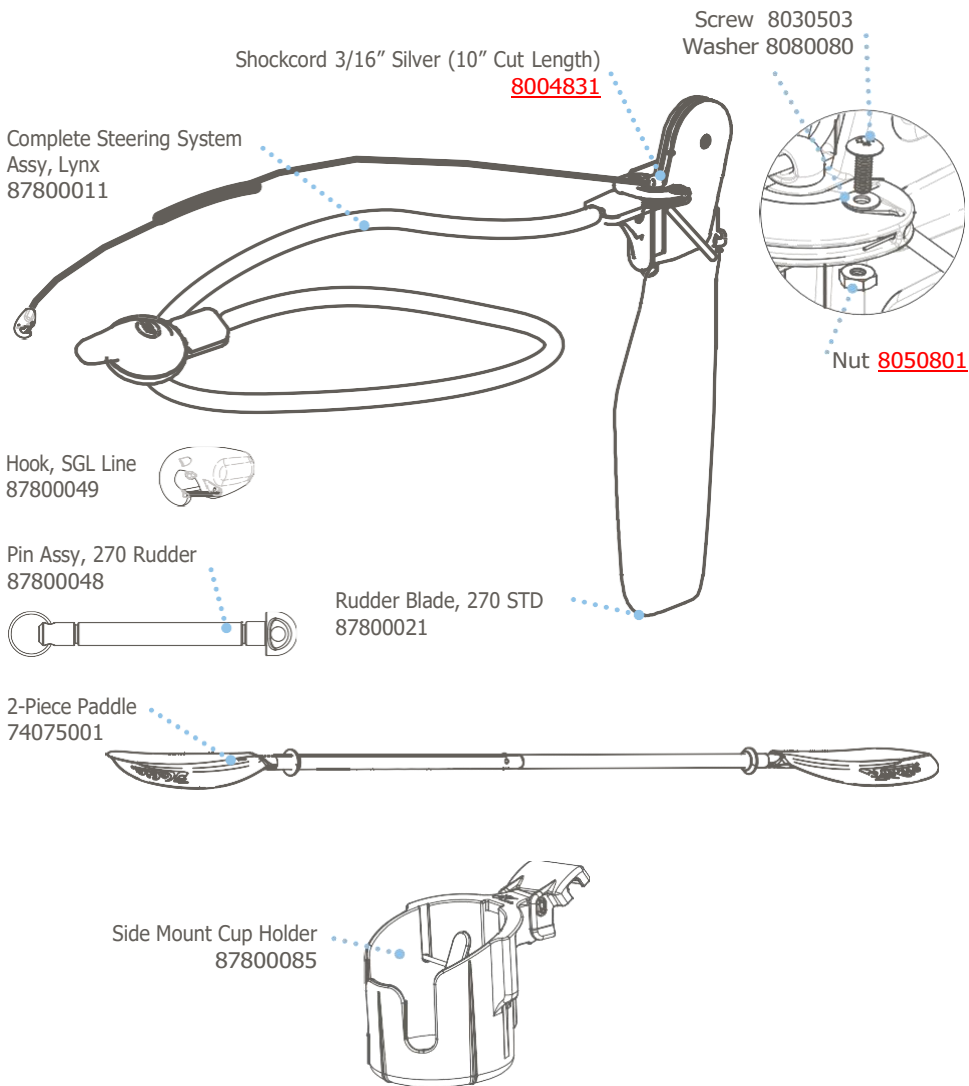

Screw M6x60
8052410
Nut M6 Nylock
8052407

Webbing Assembly, LT
87800038

Steering Mount Assy, LT
87800007

Webbing Assembly Lower, LT
87800005

Mirage Well Top Assy
[77800051](#)

Mirage Well Bottom, Lynx
77850020

Cam, Mirage Well
[79050011](#)

Washer 1/4 X 5/8 SS
[8080541](#)

Cam Shoulder Bolt
98100009

Cam Spring Starboard/Right
98100017

Cam Spring Port/Left
98100016

Cassette Plug, Lynx
[81538](#)

Lynx Misc. Components