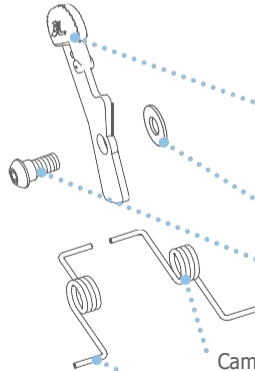

Seatbottom Mesh
[87800002](#)

Steering Mount Assy, RT
87800008

Webbing Assembly Lower, RT
87800006

Pull Pin Repl Kit, Track
87800087

Washer, Nylon
8052412

Screw M6x35
8052408
Nut M6 Cap
8052406

Screw M6x55
8052410
Nut M6 Nylock
8052407

Screw M6x60
8052410
Nut M6 Nylock
8052407

Webbing Assembly, LT
87800038

Steering Mount Assy, LT
87800007

Webbing Assembly Lower, LT
87800005

Mirage Well Top Assy
[77800051](#)

Mirage Well Bottom, Lynx
77850020

Cam, Mirage Well
[79050011](#)

Washer 1/4 X 5/8 SS
[8080541](#)

Cam Shoulder Bolt
98100009

Cam Spring Starboard/Right
98100017

Cam Spring Port/Left
98100016

Cassette Plug, Lynx
[81538](#)

Lynx Misc. Components