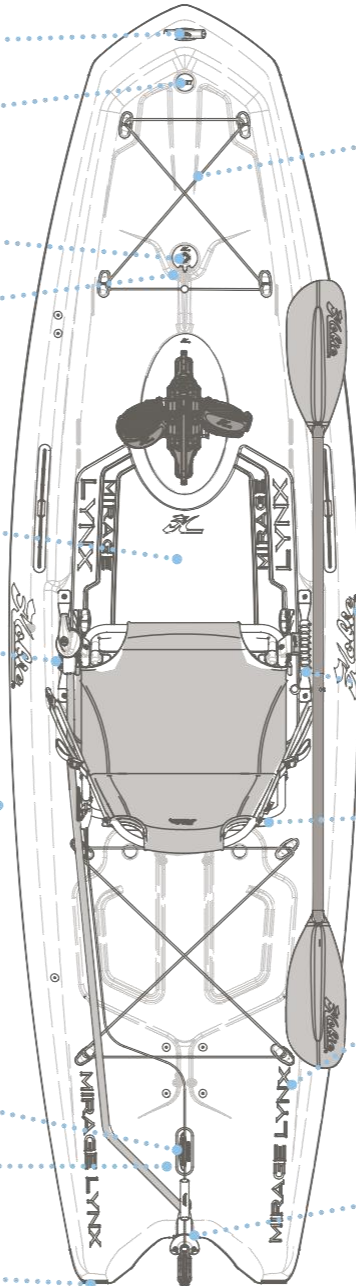

Lynx Parts

Bow/ Stern Carry Handle
[77800054](#)

Lynx Bow Dome Decal
77850087

Lynx Mast Base Top
77850021

Lynx Mast Base Bottom
77850022

Lynx EVA Floor Pad REPL
77850035

Side Carry Handle
[77800062](#)

FishFinder Plate (bottom)
77800046

Power Pole Cap Top
77850023

Power Pole Cap Bottom
77850024

Skid Guard
77850029

Shockcord 3/16" BLK
[RS316BLK](#)

Hobie Graphic, REPL KIT
77850036

Side Carry Handle w/
Bungee and Ball
77850034

Seat Mount, Lynx
77850026

Hobie Graphic, REPL KIT
77850036

Rudder Gudgeon
77850028

Pull Pin Repl Kit, Track
87800087

Lynx Seat and Well Parts

Lynx Chair Assembly 87800000

Padeye, iTrek/Lynx Seat
87800047

Seatback Mesh
[87800001](#)

Webbing Assembly, RT
87800039

Seatbottom Mesh
[87800002](#)

Steering Mount Assy, RT
87800008

Webbing Assembly Lower, RT
87800006

Pull Pin Repl Kit, Track
87800087

Washer, Nylon
8052412

Screw M6x35
8052408
Nut M6 Cap
8052406

Screw M6x55
8052410
Nut M6 Nylock
8052407