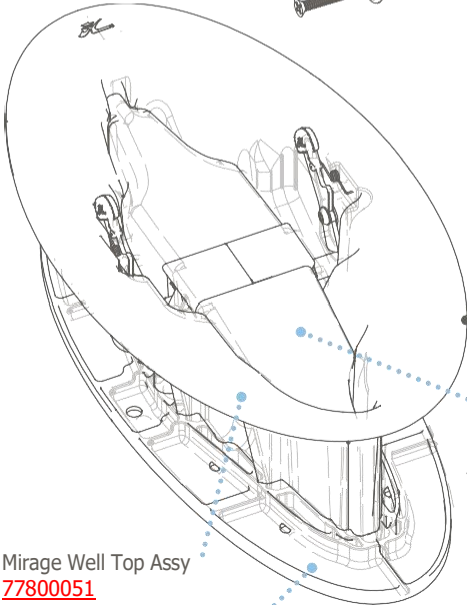

Seatbottom Mesh
[87800002](#)

Steering Mount Assy, RT
87800008

Webbing Assembly Lower, RT
87800006

Pull Pin Repl Kit, Track
87800087

Washer, Nylon
8052412

Screw M6x35
8052408
Nut M6 Cap
8052406

Screw M6x55
8052410
Nut M6 Nylock
8052407

Screw M6x60
8052410
Nut M6 Nylock
8052407

Webbing Assembly, LT
87800038

Steering Mount Assy, LT
87800007

Webbing Assembly Lower, LT
87800005

Mirage Well Top Assy
[77800051](#)

Mirage Well Bottom, Lynx
77850020