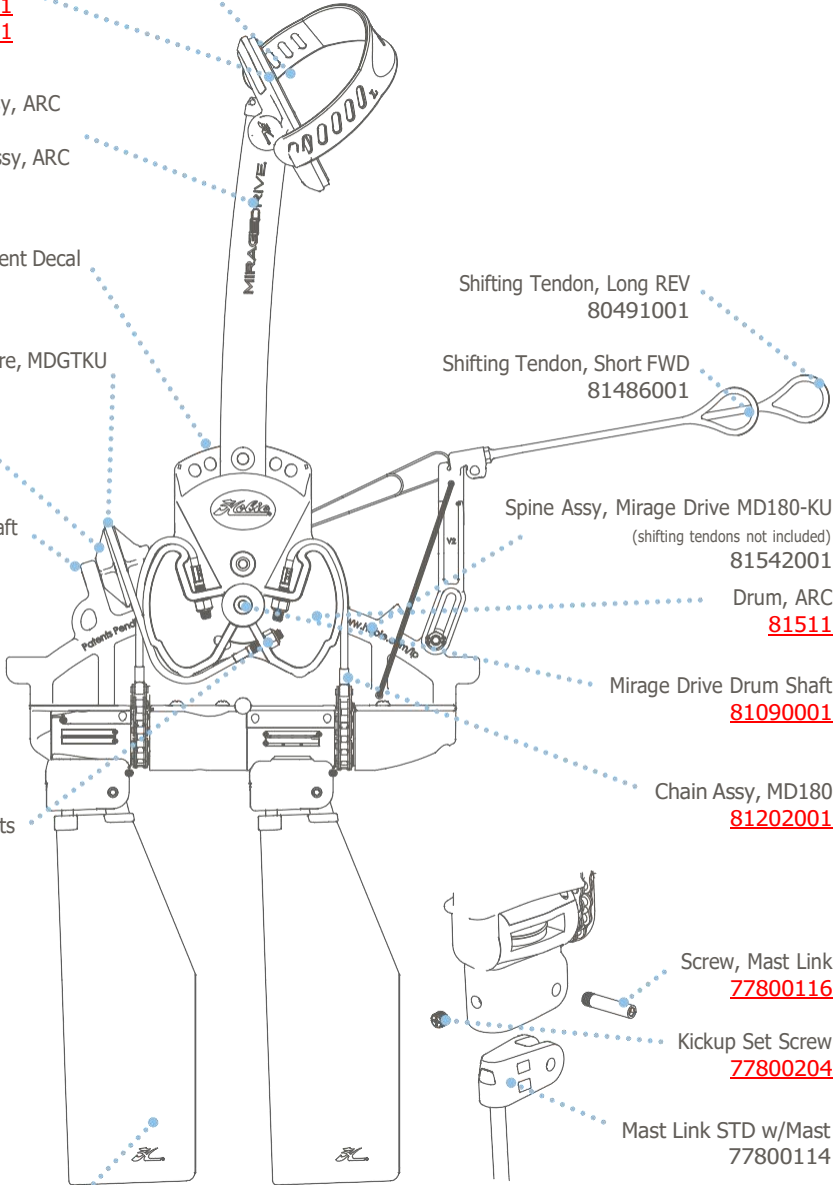

Pedal Adjustment Decal
811330

Idler Pulley Wire, MDGTKU
81203001

Idler Pulley
81123001

Idler Pulley Shaft
81110001

Chain Lock Nuts
8050111

Mirage Fin STD KU
77800190

Shifting Tendon, Long REV
80491001

Shifting Tendon, Short FWD
81486001

Spine Assy, Mirage Drive MD180-KU
(shifting tendons not included)
81542001

Drum, ARC
81511

Mirage Drive Drum Shaft
81090001

Chain Assy, MD180
81202001

Screw, Mast Link
77800116

Kickup Set Screw
77800204

Mast Link STD w/Mast
77800114