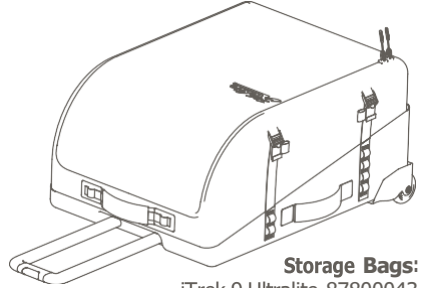

Pull Pin Repl Kit, Track
87800087

Pin Assy, 270 Rudder
87800048

4-Piece Paddle 74077

Side Mount Cup Holder
87800085

3-Piece SUP Paddle 74046

Screw 8030503
Washer 8080080

Nut 8050801

Rudder Blade, 270 STD 87800021
Rudder Blade, 270 XL 87800037