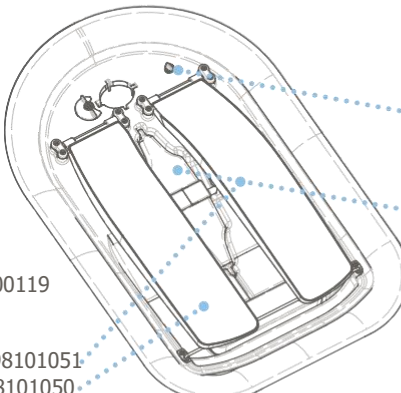

iEclipse Parts

iEclipse Steering System
87800012

Screw 8030503
Washer 8080080
Nut [8050801](#)

Pin Assy, 270 Rudder
87800048

Rudder Blade, 270 STD
87800021

Handlebar Assy, TOP iEclipse
98100023

Handlebar Assy, BOTTOM, iEclipse
98100024

Handle, Assy
[98100204](#)

Adjustment Knob Nut
98100073

Cam Lock Knob Assembly
[98100205](#)

iEclipse Storage Bag
87800040

Hand Pump
79052026

Electric Pump
79052025

Drain Plug 3/8"
[79050211](#)

Cassette Plug, Eclipse
[81538](#)

Pedal Clamp, Top 98100119
Screw [8030151](#)

Pedal, Right, iEclipse 98101051
Pedal, Left, iEclipse 98101050
Pedal EVA Pad, Right 87800069
Pedal EVA Pad, Left 87800069

Cam Spring Port/Left 98100016
Cam Spring Starboard/Right 98100017
Cam Lever 98100013
Cam Should Bolt 98100009
Washer 1/4x5/8 SS [8080541](#)