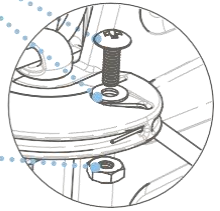

Pull Pin Repl Kit, Track
87800087

Pin Assy, 270 Rudder
87800048

4-Piece Paddle 74077

Side Mount Cup Holder
87800085

3-Piece SUP Paddle 74046

Screw 8030503
Washer 8080080

Nut 8050801

Rudder Blade, 270 STD 87800021
Rudder Blade, 270 XL 87800037