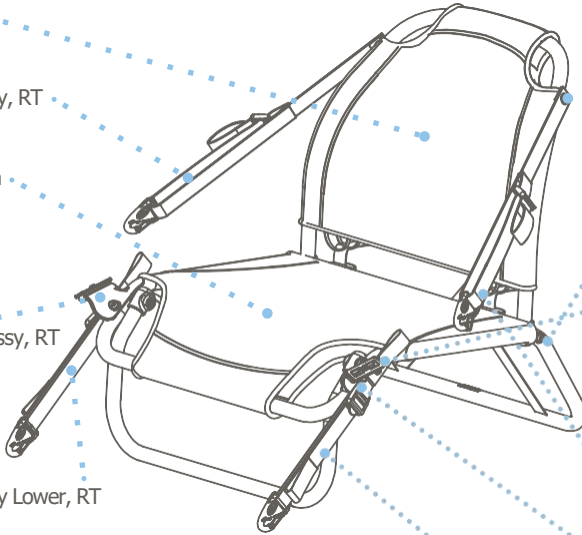

Seatback Mesh
[87800001](#)

Webbing Assembly, RT
87800039

Seatbottom Mesh
[87800002](#)

Steering Mount Assy, RT
87800008

Webbing Assembly Lower, RT
87800006

Pull Pin Repl Kit, Track
87800087

Webbing Assembly, LT
87800038

Steering Mount Assy, LT
87800007

Cam, Mirage Well
[79050011](#)

Washer 1/4 X 5/8 SS
[8080541](#)

Cam Shoulder Bolt
98100009

Cam Spring Port/Left
98100016