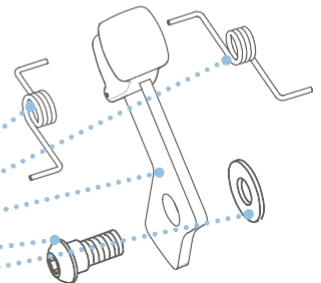

iEclipse Parts

iEclipse Steering System
87800012

Screw 8030503
Washer 8080080
Nut [8050801](#)

Pin Assy, 270 Rudder
87800048

Rudder Blade, 270 STD
87800021

Handlebar Assy, TOP iEclipse
98100023

Handlebar Assy, BOTTOM, iEclipse
98100024

Handle, Assy
[98100204](#)

Adjustment Knob Nut
98100073

Cam Lock Knob Assembly
[98100205](#)

iEclipse Storage Bag
87800040

Hand Pump
79052026

Electric Pump
79052025

Drain Plug 3/8"
[79050211](#)

Cassette Plug, Eclipse
[81538](#)

Pedal Clamp, Top 98100119
Screw [8030151](#)

Pedal, Right, iEclipse 98101051
Pedal, Left, iEclipse 98101050
Pedal EVA Pad, Right 87800069
Pedal EVA Pad, Left 87800069

Cam Spring Port/Left 98100016
Cam Spring Starboard/Right 98100017
Cam Lever 98100013
Cam Should Bolt 98100009
Washer 1/4x5/8 SS [8080541](#)