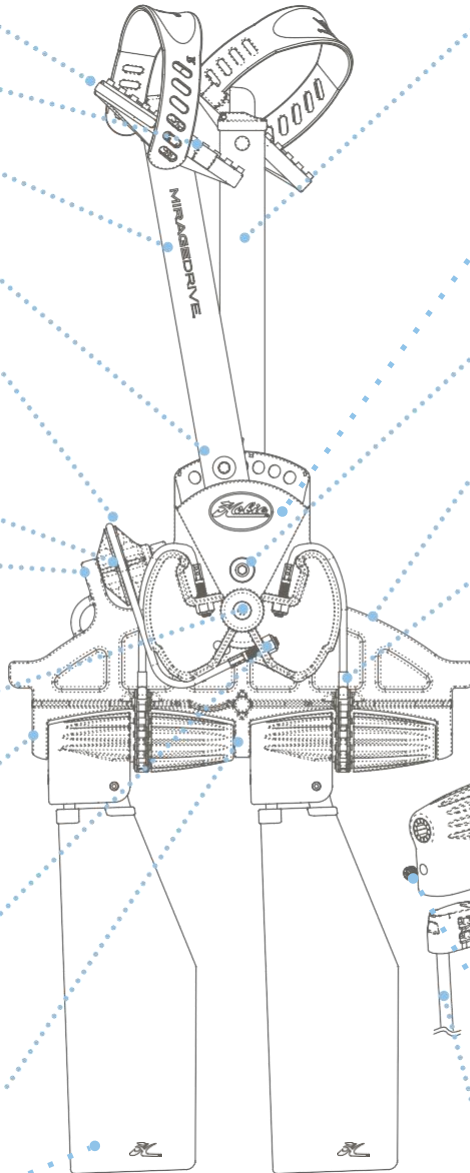

MirageDrive® GT Kick Up

Reflective MD Pedal Decal
1254030

MirageDrive GT Kick Up Assy 77800200

Pedal Pad Kit
72020034

Left Pedal Assy, GTKU
77800130

Pedal Adjustment Decal
811330

Idler Pulley Wire, MDGTKU
77800160

Idler Pulley
[81123001](#)

Idler Pulley Shaft
[81110001](#)

Mirage Drive Drum Shaft
[81090001](#)

Sprocket Shaft
[81080001](#)

Chain Lock Nuts
[8050111](#)

Idler Pulley/Sprocket Shaft
Set Screw [53170020](#)

Mirage Fin STD KU
[77800190](#)

Right Pedal Assy, GTKU
77800140

Drum, GTKU
77800112

Bolt
77800115

Spine Assy,
Mirage Drive MDGTKU
81542

Chain Assy, MDGTKU
77800150

Sprocket Assy

Sprocket Guard, MDKU
77800124

Sprocket, GTKU
[77800123](#)

Screw, Mast Link
[77800116](#)

Kickup Set Screw
[77800204](#)

Mast Link MDGTKU w/
Mast 77800114