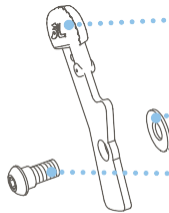

Pull Pin Repl Kit, Track
87800087

Pin Assy, 270 Rudder
87800048

4-Piece Paddle 74077

Side Mount Cup Holder
87800085

3-Piece SUP Paddle 74046

Screw 8030503
Washer 8080080

Nut 8050801

Rudder Blade, 270 STD 87800021
Rudder Blade, 270 XL 87800037

Screw M6x55
8052410
Nut M6 Nylock
8052407

Screw M6x60
8052410
Nut M6 Nylock
8052407

Webbing Assembly, LT
87800038

Steering Mount Assy, LT
87800007

Webbing Assembly Lower, LT
87800005

Cam, Mirage Well
[79050011](#)

Washer 1/4 X 5/8 SS
[8080541](#)

Cam Shoulder Bolt
98100009

Cassette Plug, Inflatables
79050061

Cam Spring Starboard/Right
98100017

Cam Spring Port/Left
98100016

MirageDrive® GT Kick Up

Reflective MD Pedal Decal
1254030