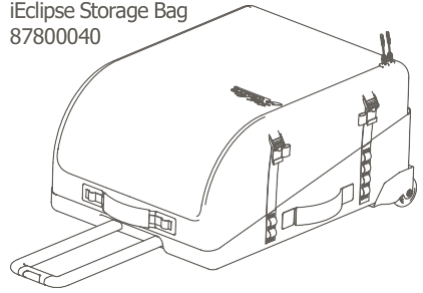

Adjustment Knob Nut
98100073

Cam Lock Knob Assembly
[98100205](#)

iEclipse Storage Bag
87800040

Hand Pump
79052026

Electric Pump
79052025

Drain Plug 3/8"
[79050211](#)

Cassette Plug, Eclipse
[81538](#)

Pedal Clamp, Top 98100119
Screw [8030151](#)