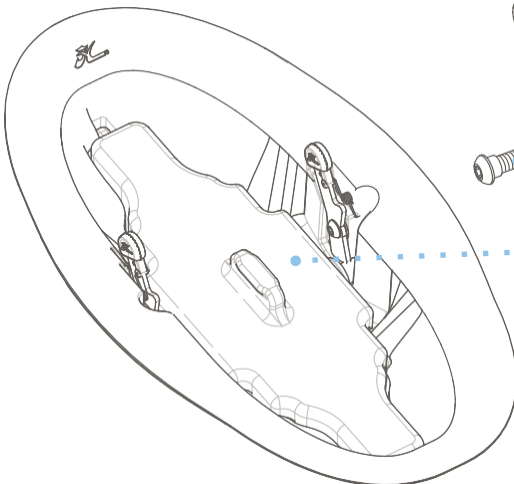

iTrek/Fiesta Parts

Washer, Nylon
8052412

Screw M6x35
8052408
Nut M6 Cap
8052406

Screw M6x55
8052410
Nut M6 Nylock
8052407

Screw M6x60
8052410
Nut M6 Nylock
8052407

Webbing Assembly Lower, LT
87800005