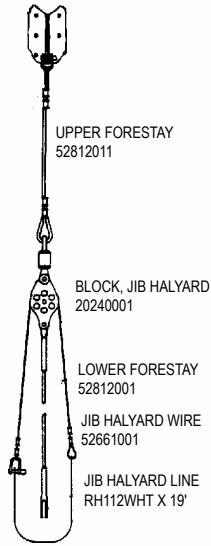

BLACK 50261001

H17 RUDDER ASSEMBLY

* = SUB ASSEMBLY PART / INCLUDED WITH CASTING

H17 TILLER

TILLER CONNECTOR KIT 11520005

TILLER CROSSBAR BLACK 20520011
'95 - NEWER 20521001

HINGE YOKE ASSY. 3205

H17 WIRES

H17 SAIL

H17 BLOCK SET

H17 Rivet Guide

() indicates quantity needed to fasten part

Mast	
Head	8010131 (2)
Halyard Hook	8011231 (3)
Base	8010131 (2)
Rear Crossbar	
Swivel Jammer	8010201 (1)
	8031501 (2)
	8031231 (2)
	8080011 (1)
	8050801 (1)
Dead Eye	8010181 (4)
Back Up Plate	8010201 (4)
Track	8010201 (44)
Hull	
Trampoline Track	8010121 (9)
(backup washers required on above, 61360000)	
Boom	
End Cap (gooseneck)	8010131 (2)
Block Hanger	8010181 (4)
End Cap	8010131 (2)
Rudder (Upper Casting)	
Casting	8011231 (4)
End Cap	8010131 (2)
Sail Hardware	
Headboard	8010020 (16)
Main Clew Plate	8010020 (10)
Batten Pocket	8010020 (4)
Jib Clew Plate	8010020 (6)
(above rivets require setting machine which is not available in a hand tool)	
Wing	
End Cap	8010051 (1)
Castings	8010131 (8)
Forward Cross Bar - Sport	
Swivel Cam Cleats	8010131 (4)

RIGHT-WING ASSY. 50680001

LEFT-WING ASSY. 50660001

HOBIE 17 SPORT SPECIFIC

NOTE: WHERE A SPECIFIC ITEM IS NOT IDENTIFIED, USE THE STANDARD HOBIE 17 LINE DRAWINGS.

H17 SPORT FORESTAY

SPORT BOOMLET ASSEMBLY (NEWER, 95 - CURRENT) 52722011

ORIGINAL H17 SPORT REAR CROSSBAR, MAINSHEET SYSTEM AND OUTHAUL SYSTEM-1994 AND EARLIER

H17 SPORT SPREADER POLE & FURLER

H17 SPORT MAST ASSY. & DOWNHAUL

H17 SPORT FRONT CROSSBAR