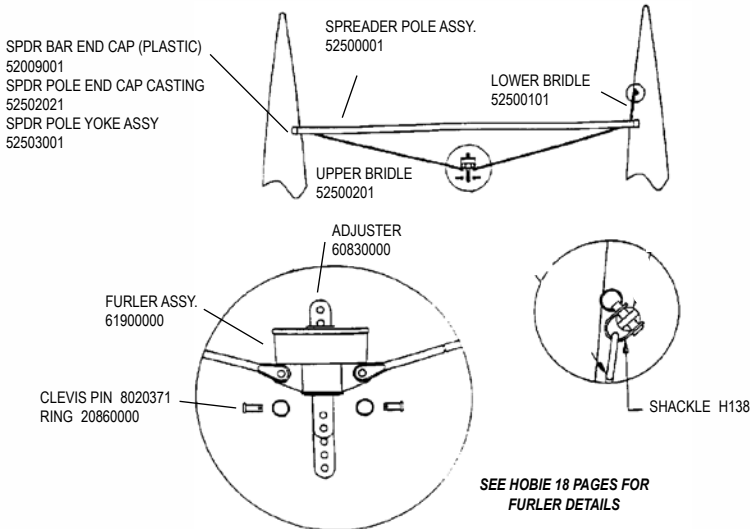

H17 SAIL

H17 BLOCK SET

H17 Rivet Guide

() indicates quantity needed to fasten part

Mast	
Head	8010131 (2)
Halyard Hook	8011231 (3)
Base	8010131 (2)
Rear Crossbar	
Swivel Jammer	8010201 (1)
	8031501 (2)
	8031231 (2)
	8080011 (1)
	8050801 (1)
Dead Eye	8010181 (4)
Back Up Plate	8010201 (4)
Track	8010201 (44)
Hull	
Trampoline Track	8010121 (9)
(backup washers required on above, 61360000)	
Boom	
End Cap (gooseneck)	8010131 (2)
Block Hanger	8010181 (4)
End Cap	8010131 (2)
Rudder (Upper Casting)	
Casting	8011231 (4)
End Cap	8010131 (2)
Sail Hardware	
Headboard	8010020 (16)
Main Clew Plate	8010020 (10)
Batten Pocket	8010020 (4)
Jib Clew Plate	8010020 (6)
(above rivets require setting machine which is not available in a hand tool)	
Wing	
End Cap	8010051 (1)
Castings	8010131 (8)
Forward Cross Bar - Sport	
Swivel Cam Cleats	8010131 (4)

RIGHT-WING ASSY. 50680001

LEFT-WING ASSY. 50660001

HOBIE 17 SPORT SPECIFIC

NOTE: WHERE A SPECIFIC ITEM IS NOT IDENTIFIED, USE THE STANDARD HOBIE 17 LINE DRAWINGS.

H17 SPORT FORESTAY

SPORT BOOMLET ASSEMBLY (NEWER, 95 - CURRENT) 52722011

ORIGINAL H17 SPORT REAR CROSSBAR, MAINSHEET SYSTEM AND OUTHAUL SYSTEM-1994 AND EARLIER

H17 SPORT SPREADER POLE & FURLER

H17 SPORT MAST ASSY. & DOWNHAUL

H17 SPORT FRONT CROSSBAR