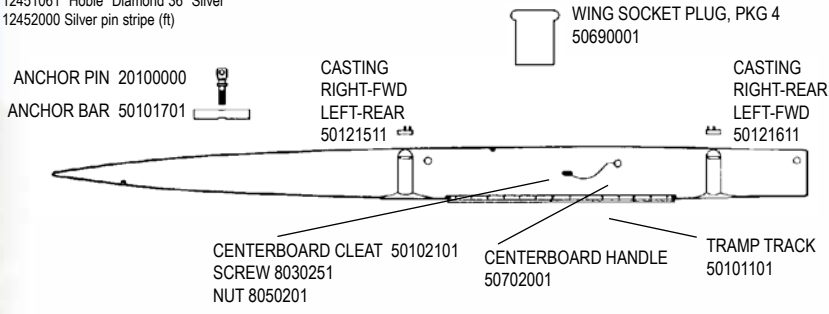

HOBIE 17 / 17 SPORT

REPLACEMENT HULL WHITE - LEFT 50101001
 REPLACEMENT HULL WHITE - RIGHT 50102001

Decals -
 12451130 "Hobie" Red Each
 12451061 "Hobie" Diamond 36" Silver
 12452000 Silver pin stripe (ft)

H17 HULL/DECK

FWD CROSSBAR EXTRUSION ONLY

BLACK 50221001

H17 TRAMPOLINE

COMPLETE TRAMPOLINES (Does not include lace line)
 5067XXXX
 (XXXX = Color / See parts list for available options)

REAR CROSSBAR EXTRUSION ONLY

BLACK 50261001

H17 RUDDER ASSEMBLY

* = SUB ASSEMBLY PART / INCLUDED WITH CASTING

H17 TILLER

TILLER CONNECTOR KIT 11520005

TILLER CROSSBAR BLACK 20520011
'95 - NEWER 20521001

HINGE YOKE ASSY. 3205

H17 WIRES

H17 SAIL

H17 BLOCK SET

H17 Rivet Guide

() indicates quantity needed to fasten part

Mast	
Head	8010131 (2)
Halyard Hook	8011231 (3)
Base	8010131 (2)
Rear Crossbar	
Swivel Jammer	8010201 (1)
	8031501 (2)
	8031231 (2)
	8080011 (1)
	8050801 (1)
Dead Eye	8010181 (4)
Back Up Plate	8010201 (4)
Track	8010201 (44)
Hull	
Trampoline Track	8010121 (9)
(backup washers required on above, 61360000)	
Boom	
End Cap (gooseneck)	8010131 (2)
Block Hanger	8010181 (4)
End Cap	8010131 (2)
Rudder (Upper Casting)	
Casting	8011231 (4)
End Cap	8010131 (2)
Sail Hardware	
Headboard	8010020 (16)
Main Clew Plate	8010020 (10)
Batten Pocket	8010020 (4)
Jib Clew Plate	8010020 (6)
(above rivets require setting machine which is not available in a hand tool)	
Wing	
End Cap	8010051 (1)
Castings	8010131 (8)
Forward Cross Bar - Sport	
Swivel Cam Cleats	8010131 (4)