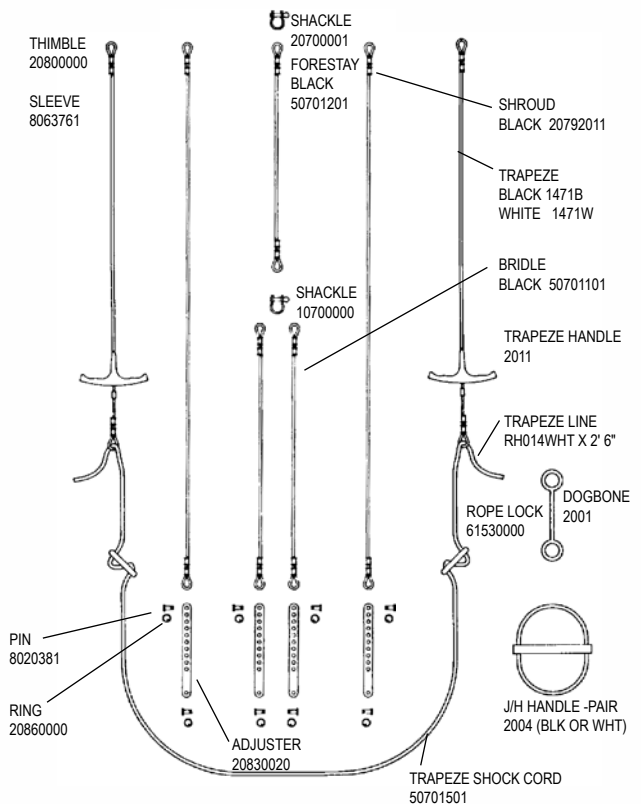

H17 WIRES

(See following page for 17 Sport-Specific Wires)