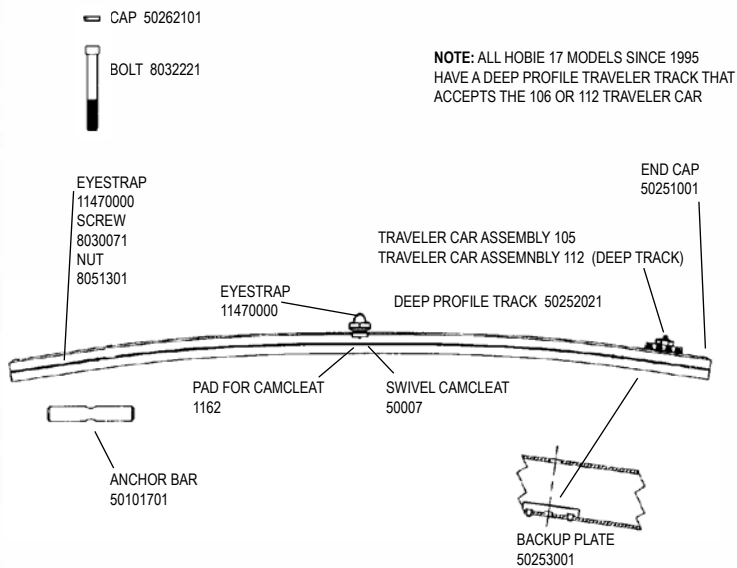

H17 HULL/DECK

FWD CROSSBAR EXTRUSION ONLY

BLACK 50221001

H17 TRAMPOLINE

COMPLETE TRAMPOLINES (Does not include lace line)
 5067XXXX
 (XXXX = Color / See parts list for available options)

REAR CROSSBAR EXTRUSION ONLY

BLACK 50261001

H17 RUDDER ASSEMBLY

* = SUB ASSEMBLY PART / INCLUDED WITH CASTING

H17 TILLER

TILLER CONNECTOR KIT 11520005

TILLER CROSSBAR BLACK 20520011
'95 - NEWER 20521001

HINGE YOKE ASSY. 3205

H17 WIRES

H17 SAIL

H17 BLOCK SET

H17 Rivet Guide

() indicates quantity needed to fasten part

Mast	
Head	8010131 (2)
Halyard Hook	8011231 (3)
Base	8010131 (2)
Rear Crossbar	
Swivel Jammer	8010201 (1)
	8031501 (2)
	8031231 (2)
	8080011 (1)
	8050801 (1)
Dead Eye	8010181 (4)
Back Up Plate	8010201 (4)
Track	8010201 (44)
Hull	
Trampoline Track	8010121 (9)
(backup washers required on above, 61360000)	
Boom	
End Cap (gooseneck)	8010131 (2)
Block Hanger	8010181 (4)
End Cap	8010131 (2)
Rudder (Upper Casting)	
Casting	8011231 (4)
End Cap	8010131 (2)
Sail Hardware	
Headboard	8010020 (16)
Main Clew Plate	8010020 (10)
Batten Pocket	8010020 (4)
Jib Clew Plate	8010020 (6)
(above rivets require setting machine which is not available in a hand tool)	
Wing	
End Cap	8010051 (1)
Castings	8010131 (8)
Forward Cross Bar - Sport	
Swivel Cam Cleats	8010131 (4)

ORIGINAL H17 SPORT REAR CROSSBAR, MAINSHEET SYSTEM AND OUTHAUL SYSTEM-1994 AND EARLIER

H17 SPORT SPREADER POLE & FURLER

H17 SPORT MAST ASSY. & DOWNHAUL

H17 SPORT FRONT CROSSBAR