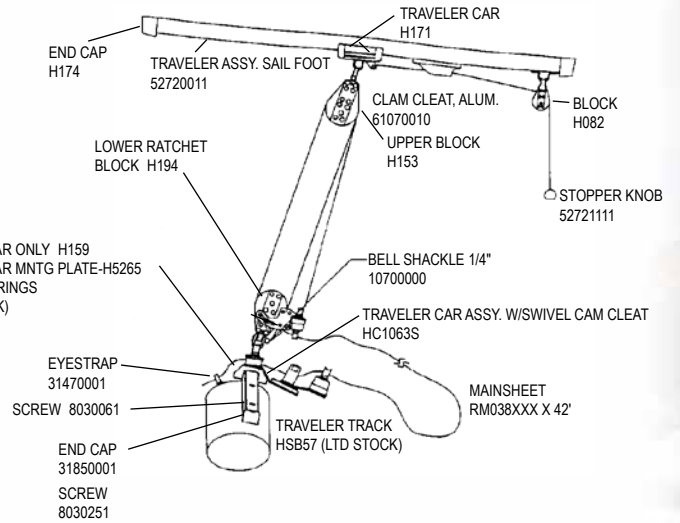

H17 SAIL

H17 BLOCK SET

H17 Rivet Guide

() indicates quantity needed to fasten part

Mast	
Head	8010131 (2)
Halyard Hook	8011231 (3)
Base	8010131 (2)
Rear Crossbar	
Swivel Jammer	8010201 (1)
	8031501 (2)
	8031231 (2)
	8080011 (1)
	8050801 (1)
Dead Eye	8010181 (4)
Back Up Plate	8010201 (4)
Track	8010201 (44)
Hull	
Trampoline Track	8010121 (9)
(backup washers required on above, 61360000)	
Boom	
End Cap (gooseneck)	8010131 (2)
Block Hanger	8010181 (4)
End Cap	8010131 (2)
Rudder (Upper Casting)	
Casting	8011231 (4)
End Cap	8010131 (2)
Sail Hardware	
Headboard	8010020 (16)
Main Clew Plate	8010020 (10)
Batten Pocket	8010020 (4)
Jib Clew Plate	8010020 (6)
(above rivets require setting machine which is not available in a hand tool)	
Wing	
End Cap	8010051 (1)
Castings	8010131 (8)
Forward Cross Bar - Sport	
Swivel Cam Cleats	8010131 (4)

H17 BOOM

BLACK 50510000

H17 WINGS SET W/O TRAMPOLINES

50650000

WING TRAMP SET
5065XXXX
(XXXX = Color / See parts list for available options)

H17 / 17 SPORT BATTENS

(FOR INDIVIDUAL BATTENS SEE UNIVERSAL BATTENS PAGE)

RIGHT-WING ASSY. 50680001

LEFT-WING ASSY. 50660001

HOBIE 17 SPORT SPECIFIC

NOTE: WHERE A SPECIFIC ITEM IS NOT IDENTIFIED, USE THE STANDARD HOBIE 17 LINE DRAWINGS.

H17 SPORT FORESTAY

SPORT BOOMLET ASSEMBLY (NEWER, 95 - CURRENT) 52722011

ORIGINAL H17 SPORT REAR CROSSBAR, MAINSHEET SYSTEM AND OUTHAUL SYSTEM-1994 AND EARLIER

H17 SPORT SPREADER POLE & FURLER

H17 SPORT MAST ASSY. & DOWNHAUL

H17 SPORT FRONT CROSSBAR