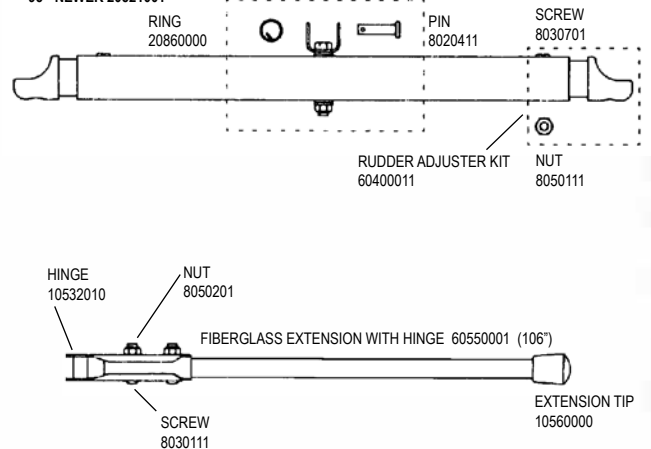

BLACK 50261001

H17 RUDDER ASSEMBLY

* = SUB ASSEMBLY PART / INCLUDED WITH CASTING

H17 TILLER

TILLER CONNECTOR KIT 11520005

TILLER CROSSBAR BLACK 20520011
'95 - NEWER 20521001

HINGE YOKE ASSY. 3205

H17 WIRES

H17 SAIL

H17 BLOCK SET

H17 Rivet Guide

() indicates quantity needed to fasten part

Mast	
Head	8010131 (2)
Halyard Hook	8011231 (3)
Base	8010131 (2)
Rear Crossbar	
Swivel Jammer	8010201 (1)
	8031501 (2)
	8031231 (2)
	8080011 (1)
	8050801 (1)
Dead Eye	8010181 (4)
Back Up Plate	8010201 (4)
Track	8010201 (44)
Hull	
Trampoline Track	8010121 (9)
(backup washers required on above, 61360000)	
Boom	
End Cap (gooseneck)	8010131 (2)
Block Hanger	8010181 (4)
End Cap	8010131 (2)
Rudder (Upper Casting)	
Casting	8011231 (4)
End Cap	8010131 (2)
Sail Hardware	
Headboard	8010020 (16)
Main Clew Plate	8010020 (10)
Batten Pocket	8010020 (4)
Jib Clew Plate	8010020 (6)
(above rivets require setting machine which is not available in a hand tool)	
Wing	
End Cap	8010051 (1)
Castings	8010131 (8)
Forward Cross Bar - Sport	
Swivel Cam Cleats	8010131 (4)