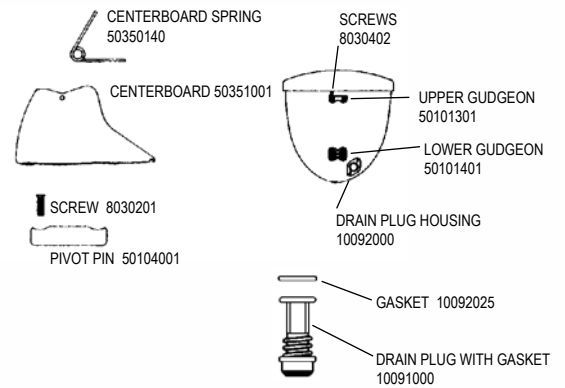

H17 HULL/DECK

FWD CROSSBAR EXTRUSION ONLY

BLACK 50221001

H17 TRAMPOLINE

COMPLETE TRAMPOLINES (Does not include lace line)
 5067XXXX
 (XXXX = Color / See parts list for available options)

REAR CROSSBAR EXTRUSION ONLY

H17 SAIL

H17 BLOCK SET

H17 Rivet Guide

() indicates quantity needed to fasten part

Mast	
Head	8010131 (2)
Halyard Hook	8011231 (3)
Base	8010131 (2)
Rear Crossbar	
Swivel Jammer	8010201 (1)
	8031501 (2)
	8031231 (2)
	8080011 (1)
	8050801 (1)
Dead Eye	8010181 (4)
Back Up Plate	8010201 (4)
Track	8010201 (44)
Hull	
Trampoline Track	8010121 (9)
(backup washers required on above, 61360000)	
Boom	
End Cap (gooseneck)	8010131 (2)
Block Hanger	8010181 (4)
End Cap	8010131 (2)
Rudder (Upper Casting)	
Casting	8011231 (4)
End Cap	8010131 (2)
Sail Hardware	
Headboard	8010020 (16)
Main Clew Plate	8010020 (10)
Batten Pocket	8010020 (4)
Jib Clew Plate	8010020 (6)
(above rivets require setting machine which is not available in a hand tool)	
Wing	
End Cap	8010051 (1)
Castings	8010131 (8)
Forward Cross Bar - Sport	
Swivel Cam Cleats	8010131 (4)