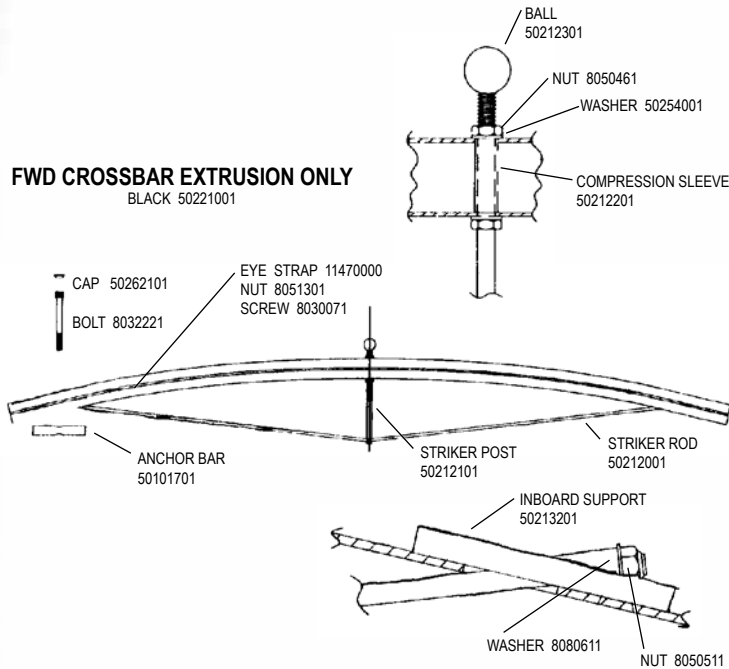

HOBIE 17 / 17 SPORT

REPLACEMENT HULL WHITE - LEFT 50101001
 REPLACEMENT HULL WHITE - RIGHT 50102001

Decals -
 12451130 "Hobie" Red Each
 12451061 "Hobie" Diamond 36" Silver
 12452000 Silver pin stripe (ft)

H17 HULL/DECK

FWD CROSSBAR EXTRUSION ONLY

BLACK 50221001

H17 TRAMPOLINE

COMPLETE TRAMPOLINES (Does not include lace line)
 5067XXXX
 (XXXX = Color / See parts list for available options)

REAR CROSSBAR EXTRUSION ONLY

BLACK 50261001

H17 RUDDER ASSEMBLY

* = SUB ASSEMBLY PART / INCLUDED WITH CASTING

H17 TILLER

TILLER CONNECTOR KIT 11520005

TILLER CROSSBAR BLACK 20520011
'95 - NEWER 20521001

HINGE YOKE ASSY. 3205

H17 WIRES

H17 SAIL

H17 BLOCK SET

H17 Rivet Guide

() indicates quantity needed to fasten part

Mast	
Head	8010131 (2)
Halyard Hook	8011231 (3)
Base	8010131 (2)
Rear Crossbar	
Swivel Jammer	8010201 (1)
	8031501 (2)
	8031231 (2)
	8080011 (1)
	8050801 (1)
Dead Eye	8010181 (4)
Back Up Plate	8010201 (4)
Track	8010201 (44)
Hull	
Trampoline Track	8010121 (9)
(backup washers required on above, 61360000)	
Boom	
End Cap (gooseneck)	8010131 (2)
Block Hanger	8010181 (4)
End Cap	8010131 (2)
Rudder (Upper Casting)	
Casting	8011231 (4)
End Cap	8010131 (2)
Sail Hardware	
Headboard	8010020 (16)
Main Clew Plate	8010020 (10)
Batten Pocket	8010020 (4)
Jib Clew Plate	8010020 (6)
(above rivets require setting machine which is not available in a hand tool)	
Wing	
End Cap	8010051 (1)
Castings	8010131 (8)
Forward Cross Bar - Sport	
Swivel Cam Cleats	8010131 (4)