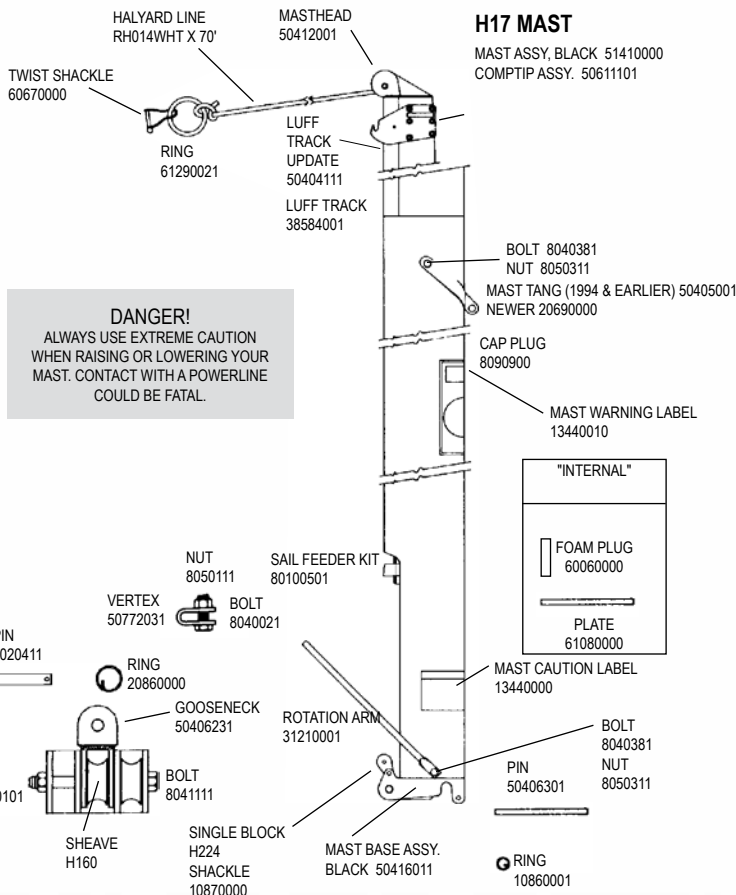

H17 HULL/DECK

FWD CROSSBAR EXTRUSION ONLY

BLACK 50221001

H17 TRAMPOLINE

COMPLETE TRAMPOLINES (Does not include lace line)
 5067XXXX
 (XXXX = Color / See parts list for available options)

REAR CROSSBAR EXTRUSION ONLY

BLACK 50261001

H17 RUDDER ASSEMBLY

* = SUB ASSEMBLY PART / INCLUDED WITH CASTING

H17 TILLER

TILLER CONNECTOR KIT 11520005

TILLER CROSSBAR BLACK 20520011
'95 - NEWER 20521001

HINGE YOKE ASSY. 3205

H17 WIRES

(See following page for 17 Sport-Specific Wires)

H17 MAST

MAST ASSY. BLACK 51410000
COMPTIP ASSY. 50611101

DANGER!
ALWAYS USE EXTREME CAUTION WHEN RAISING OR LOWERING YOUR MAST. CONTACT WITH A POWERLINE COULD BE FATAL.

H17 SAIL

H17 BLOCK SET

H17 Rivet Guide

() indicates quantity needed to fasten part

Mast	
Head	8010131 (2)
Halyard Hook	8011231 (3)
Base	8010131 (2)
Rear Crossbar	
Swivel Jammer	8010201 (1)
	8031501 (2)
	8031231 (2)
	8080011 (1)
	8050801 (1)
Dead Eye	8010181 (4)
Back Up Plate	8010201 (4)
Track	8010201 (44)
Hull	
Trampoline Track	8010121 (9)
(backup washers required on above, 61360000)	
Boom	
End Cap (gooseneck)	8010131 (2)
Block Hanger	8010181 (4)
End Cap	8010131 (2)
Rudder (Upper Casting)	
Casting	8011231 (4)
End Cap	8010131 (2)
Sail Hardware	
Headboard	8010020 (16)
Main Clew Plate	8010020 (10)
Batten Pocket	8010020 (4)
Jib Clew Plate	8010020 (6)
(above rivets require setting machine which is not available in a hand tool)	
Wing	
End Cap	8010051 (1)
Castings	8010131 (8)
Forward Cross Bar - Sport	
Swivel Cam Cleats	8010131 (4)