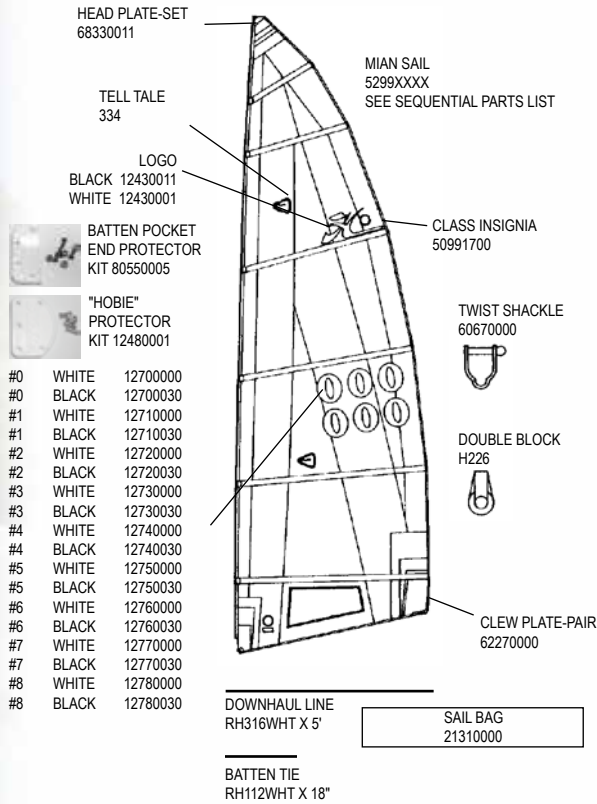

(See following page for 17 Sport-Specific Wires)

H17 MAST

MAST ASSY. BLACK 51410000
COMPTIP ASSY. 50611101

DANGER!
ALWAYS USE EXTREME CAUTION WHEN RAISING OR LOWERING YOUR MAST. CONTACT WITH A POWERLINE COULD BE FATAL.

H17 SAIL

H17 BLOCK SET

H17 Rivet Guide

() indicates quantity needed to fasten part

Mast	
Head	8010131 (2)
Halyard Hook	8011231 (3)
Base	8010131 (2)
Rear Crossbar	
Swivel Jammer	8010201 (1)
	8031501 (2)
	8031231 (2)
	8080011 (1)
	8050801 (1)
Dead Eye	8010181 (4)
Back Up Plate	8010201 (4)
Track	8010201 (44)
Hull	
Trampoline Track	8010121 (9)
(backup washers required on above, 61360000)	
Boom	
End Cap (gooseneck)	8010131 (2)
Block Hanger	8010181 (4)
End Cap	8010131 (2)
Rudder (Upper Casting)	
Casting	8011231 (4)
End Cap	8010131 (2)
Sail Hardware	
Headboard	8010020 (16)
Main Clew Plate	8010020 (10)
Batten Pocket	8010020 (4)
Jib Clew Plate	8010020 (6)
(above rivets require setting machine which is not available in a hand tool)	
Wing	
End Cap	8010051 (1)
Castings	8010131 (8)
Forward Cross Bar - Sport	
Swivel Cam Cleats	8010131 (4)