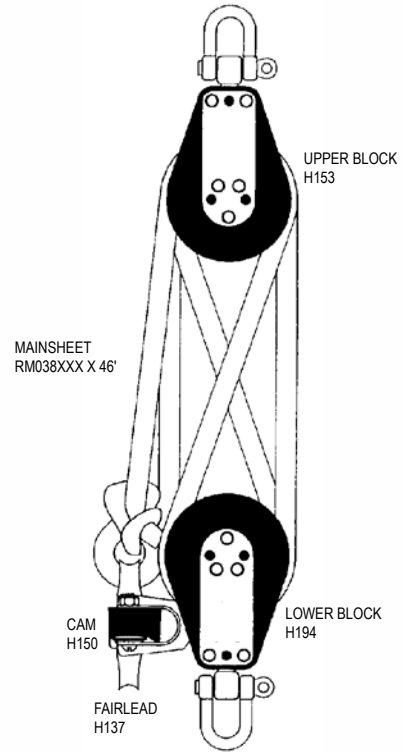

BLACK 50261001

H17 RUDDER ASSEMBLY

* = SUB ASSEMBLY PART / INCLUDED WITH CASTING

H17 TILLER

TILLER CONNECTOR KIT 11520005

TILLER CROSSBAR BLACK 20520011
'95 - NEWER 20521001

HINGE YOKE ASSY. 3205

H17 WIRES

(See following page for 17 Sport-Specific Wires)

H17 MAST

MAST ASSY. BLACK 51410000
COMPTIP ASSY. 50611101

DANGER!
ALWAYS USE EXTREME CAUTION WHEN RAISING OR LOWERING YOUR MAST. CONTACT WITH A POWERLINE COULD BE FATAL.

H17 SAIL

H17 BLOCK SET

H17 Rivet Guide

() indicates quantity needed to fasten part

Mast	
Head	8010131 (2)
Halyard Hook	8011231 (3)
Base	8010131 (2)
Rear Crossbar	
Swivel Jammer	8010201 (1)
	8031501 (2)
	8031231 (2)
	8080011 (1)
	8050801 (1)
Dead Eye	8010181 (4)
Back Up Plate	8010201 (4)
Track	8010201 (44)
Hull	
Trampoline Track	8010121 (9)
(backup washers required on above, 61360000)	
Boom	
End Cap (gooseneck)	8010131 (2)
Block Hanger	8010181 (4)
End Cap	8010131 (2)
Rudder (Upper Casting)	
Casting	8011231 (4)
End Cap	8010131 (2)
Sail Hardware	
Headboard	8010020 (16)
Main Clew Plate	8010020 (10)
Batten Pocket	8010020 (4)
Jib Clew Plate	8010020 (6)
(above rivets require setting machine which is not available in a hand tool)	
Wing	
End Cap	8010051 (1)
Castings	8010131 (8)
Forward Cross Bar - Sport	
Swivel Cam Cleats	8010131 (4)