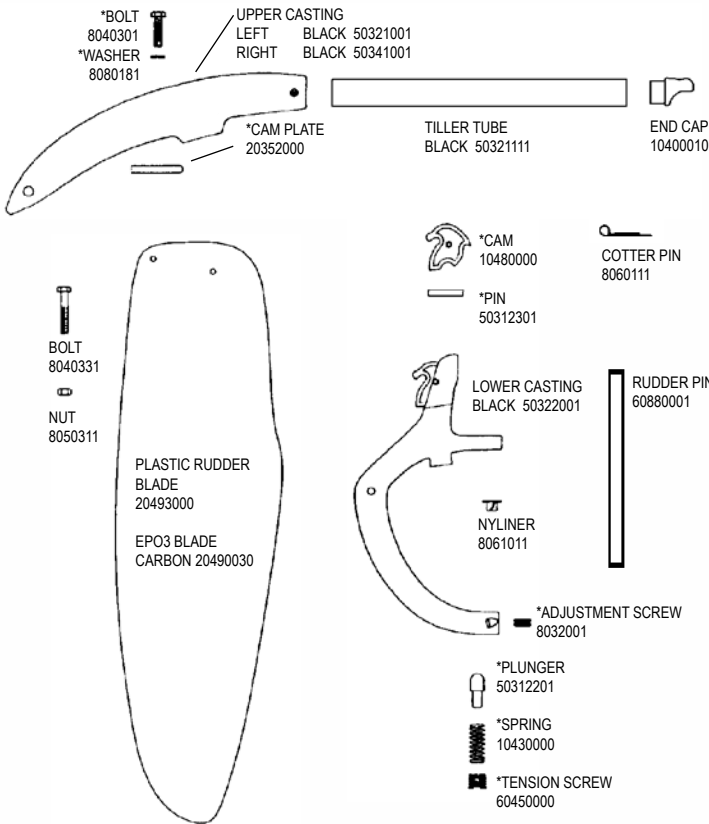

H17 HULL/DECK

FWD CROSSBAR EXTRUSION ONLY

BLACK 50221001

H17 TRAMPOLINE

COMPLETE TRAMPOLINES (Does not include lace line)
 5067XXXX
 (XXXX = Color / See parts list for available options)

REAR CROSSBAR EXTRUSION ONLY

BLACK 50261001

H17 RUDDER ASSEMBLY

* = SUB ASSEMBLY PART / INCLUDED WITH CASTING

H17 TILLER

TILLER CONNECTOR KIT 11520005

TILLER CROSSBAR BLACK 20520011
'95 - NEWER 20521001

HINGE YOKE ASSY. 3205

H17 WIRES

H17 SAIL

H17 BLOCK SET

H17 Rivet Guide

() indicates quantity needed to fasten part

Mast	
Head	8010131 (2)
Halyard Hook	8011231 (3)
Base	8010131 (2)
Rear Crossbar	
Swivel Jammer	8010201 (1)
	8031501 (2)
	8031231 (2)
	8080011 (1)
	8050801 (1)
Dead Eye	8010181 (4)
Back Up Plate	8010201 (4)
Track	8010201 (44)
Hull	
Trampoline Track	8010121 (9)
(backup washers required on above, 61360000)	
Boom	
End Cap (gooseneck)	8010131 (2)
Block Hanger	8010181 (4)
End Cap	8010131 (2)
Rudder (Upper Casting)	
Casting	8011231 (4)
End Cap	8010131 (2)
Sail Hardware	
Headboard	8010020 (16)
Main Clew Plate	8010020 (10)
Batten Pocket	8010020 (4)
Jib Clew Plate	8010020 (6)
(above rivets require setting machine which is not available in a hand tool)	
Wing	
End Cap	8010051 (1)
Castings	8010131 (8)
Forward Cross Bar - Sport	
Swivel Cam Cleats	8010131 (4)

ORIGINAL H17 SPORT REAR CROSSBAR, MAINSHEET SYSTEM AND OUTHAUL SYSTEM-1994 AND EARLIER

H17 SPORT SPREADER POLE & FURLER

H17 SPORT MAST ASSY. & DOWNHAUL

H17 SPORT FRONT CROSSBAR