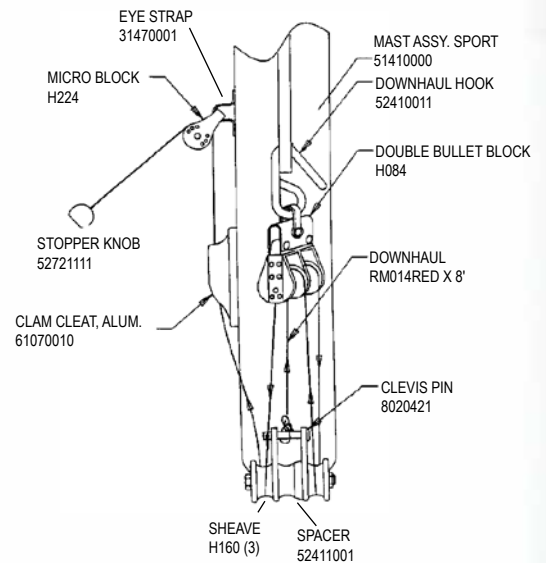

H17 SAIL

H17 BLOCK SET

H17 Rivet Guide

() indicates quantity needed to fasten part

Mast	
Head	8010131 (2)
Halyard Hook	8011231 (3)
Base	8010131 (2)
Rear Crossbar	
Swivel Jammer	8010201 (1)
	8031501 (2)
	8031231 (2)
	8080011 (1)
	8050801 (1)
Dead Eye	8010181 (4)
Back Up Plate	8010201 (4)
Track	8010201 (44)
Hull	
Trampoline Track	8010121 (9)
(backup washers required on above, 61360000)	
Boom	
End Cap (gooseneck)	8010131 (2)
Block Hanger	8010181 (4)
End Cap	8010131 (2)
Rudder (Upper Casting)	
Casting	8011231 (4)
End Cap	8010131 (2)
Sail Hardware	
Headboard	8010020 (16)
Main Clew Plate	8010020 (10)
Batten Pocket	8010020 (4)
Jib Clew Plate	8010020 (6)
(above rivets require setting machine which is not available in a hand tool)	
Wing	
End Cap	8010051 (1)
Castings	8010131 (8)
Forward Cross Bar - Sport	
Swivel Cam Cleats	8010131 (4)

H17 BOOM

BLACK 50510000

H17 WINGS SET W/O TRAMPOLINES

50650000

WING TRAMP SET
5065XXXX
(XXXX = Color / See parts list for available options)

H17 / 17 SPORT BATTENS

(FOR INDIVIDUAL BATTENS SEE UNIVERSAL BATTENS PAGE)

RIGHT-WING ASSY. 50680001

LEFT-WING ASSY. 50660001

HOBIE 17 SPORT SPECIFIC

NOTE: WHERE A SPECIFIC ITEM IS NOT IDENTIFIED, USE THE STANDARD HOBIE 17 LINE DRAWINGS.

H17 SPORT FORESTAY

SPORT BOOMLET ASSEMBLY (NEWER, 95 - CURRENT) 52722011

ORIGINAL H17 SPORT REAR CROSSBAR, MAINSHEET SYSTEM AND OUTHAUL SYSTEM-1994 AND EARLIER

H17 SPORT SPREADER POLE & FURLER

H17 SPORT MAST ASSY. & DOWNHAUL

H17 SPORT FRONT CROSSBAR