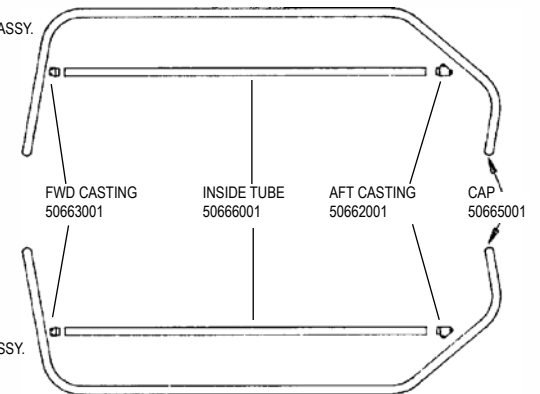

H17 SAIL

H17 BLOCK SET

H17 Rivet Guide

() indicates quantity needed to fasten part

Mast	
Head	8010131 (2)
Halyard Hook	8011231 (3)
Base	8010131 (2)
Rear Crossbar	
Swivel Jammer	8010201 (1)
	8031501 (2)
	8031231 (2)
	8080011 (1)
	8050801 (1)
Dead Eye	8010181 (4)
Back Up Plate	8010201 (4)
Track	8010201 (44)
Hull	
Trampoline Track	8010121 (9)
(backup washers required on above, 61360000)	
Boom	
End Cap (gooseneck)	8010131 (2)
Block Hanger	8010181 (4)
End Cap	8010131 (2)
Rudder (Upper Casting)	
Casting	8011231 (4)
End Cap	8010131 (2)
Sail Hardware	
Headboard	8010020 (16)
Main Clew Plate	8010020 (10)
Batten Pocket	8010020 (4)
Jib Clew Plate	8010020 (6)
(above rivets require setting machine which is not available in a hand tool)	
Wing	
End Cap	8010051 (1)
Castings	8010131 (8)
Forward Cross Bar - Sport	
Swivel Cam Cleats	8010131 (4)

H17 BOOM

BLACK 50510000

H17 WINGS SET W/O TRAMPOLINES

50650000

WING TRAMP SET
5065XXXX
(XXXX = Color / See parts list for available options)

H17 / 17 SPORT BATTENS

(FOR INDIVIDUAL BATTENS SEE UNIVERSAL BATTENS PAGE)

RIGHT-WING ASSY. 50680001

LEFT-WING ASSY. 50660001

HOBIE 17 SPORT SPECIFIC

NOTE: WHERE A SPECIFIC ITEM IS NOT IDENTIFIED, USE THE STANDARD HOBIE 17 LINE DRAWINGS.

H17 SPORT FORESTAY

SPORT BOOMLET ASSEMBLY (NEWER, 95 - CURRENT) 52722011