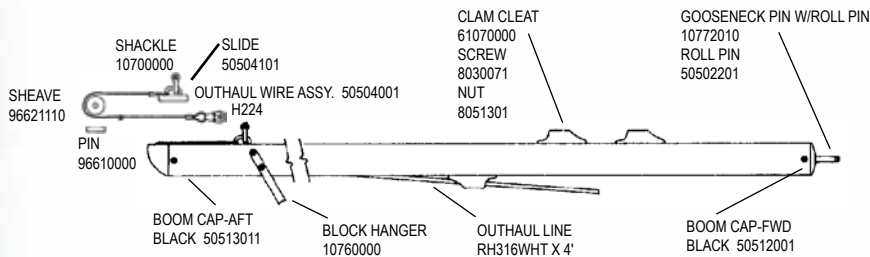

H17 BOOM

BLACK 50510000