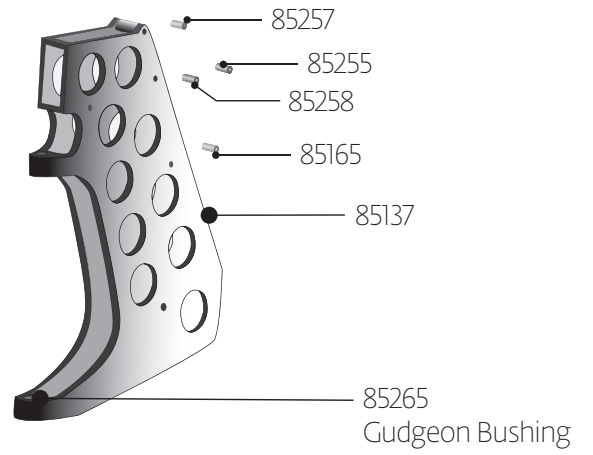

V15 Parts Locator

V15 Sails

V15 Deck

V15 Spars

V15 Spars

V15 Blades

85211 - Rigged V15 Tiller

85212 Unrigged Tiller (no extension, no hardware)

85159 Complete V15 Rudder

85286

91058

85035 - Complete Daggerboard

LaserPerformance NORTH AMERICA
300 Highpoint Avenue
Portsmouth, Rhode Island 02871
USA
t +1 800 966 SAIL
f +1 401 683 0990

LaserPerformance EUROPE
Station Works, Long Buckby
Northamptonshire NN6 7PF
United Kingdom
t +44 (0) 1327 841600
f +44 (0) 1327 841601