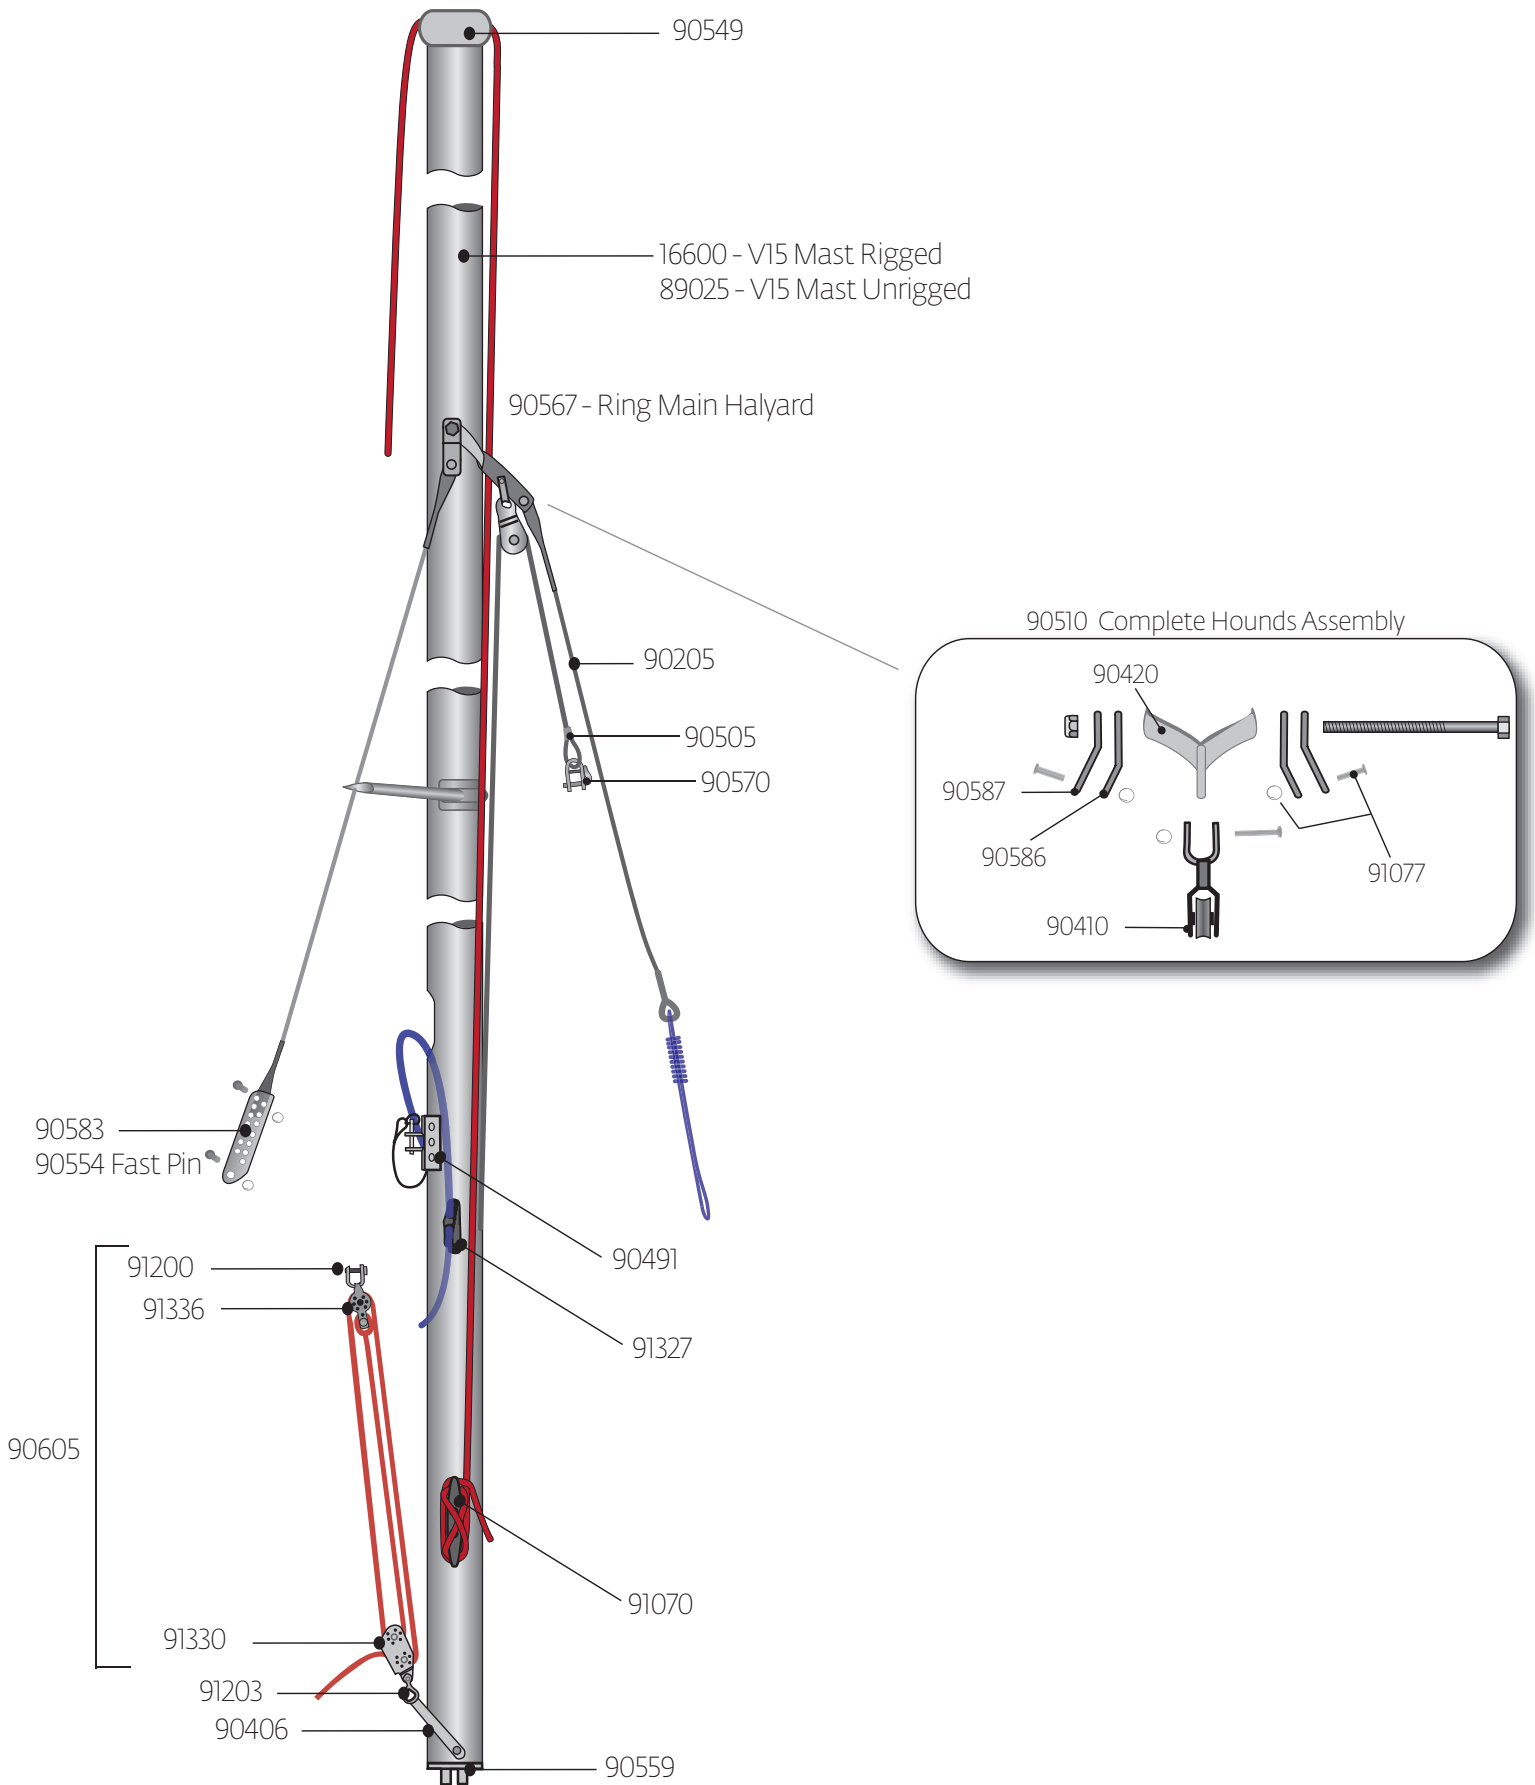

V15 Parts Locator

V15 Sails

V15 Deck

V15 Spars

V15 Spars

V15 Blades

85211 - Rigged V15 Tiller

85212 Unrigged Tiller (no extension, no hardware)

85159 Complete V15 Rudder

85286

91058

85035 - Complete Daggerboard

LaserPerformance NORTH AMERICA
300 Highpoint Avenue
Portsmouth, Rhode Island 02871
USA
t +1 800 966 SAIL
f +1 401 683 0990

LaserPerformance EUROPE
Station Works, Long Buckby
Northamptonshire NN6 7PF
United Kingdom
t +44 (0) 1327 841600
f +44 (0) 1327 841601