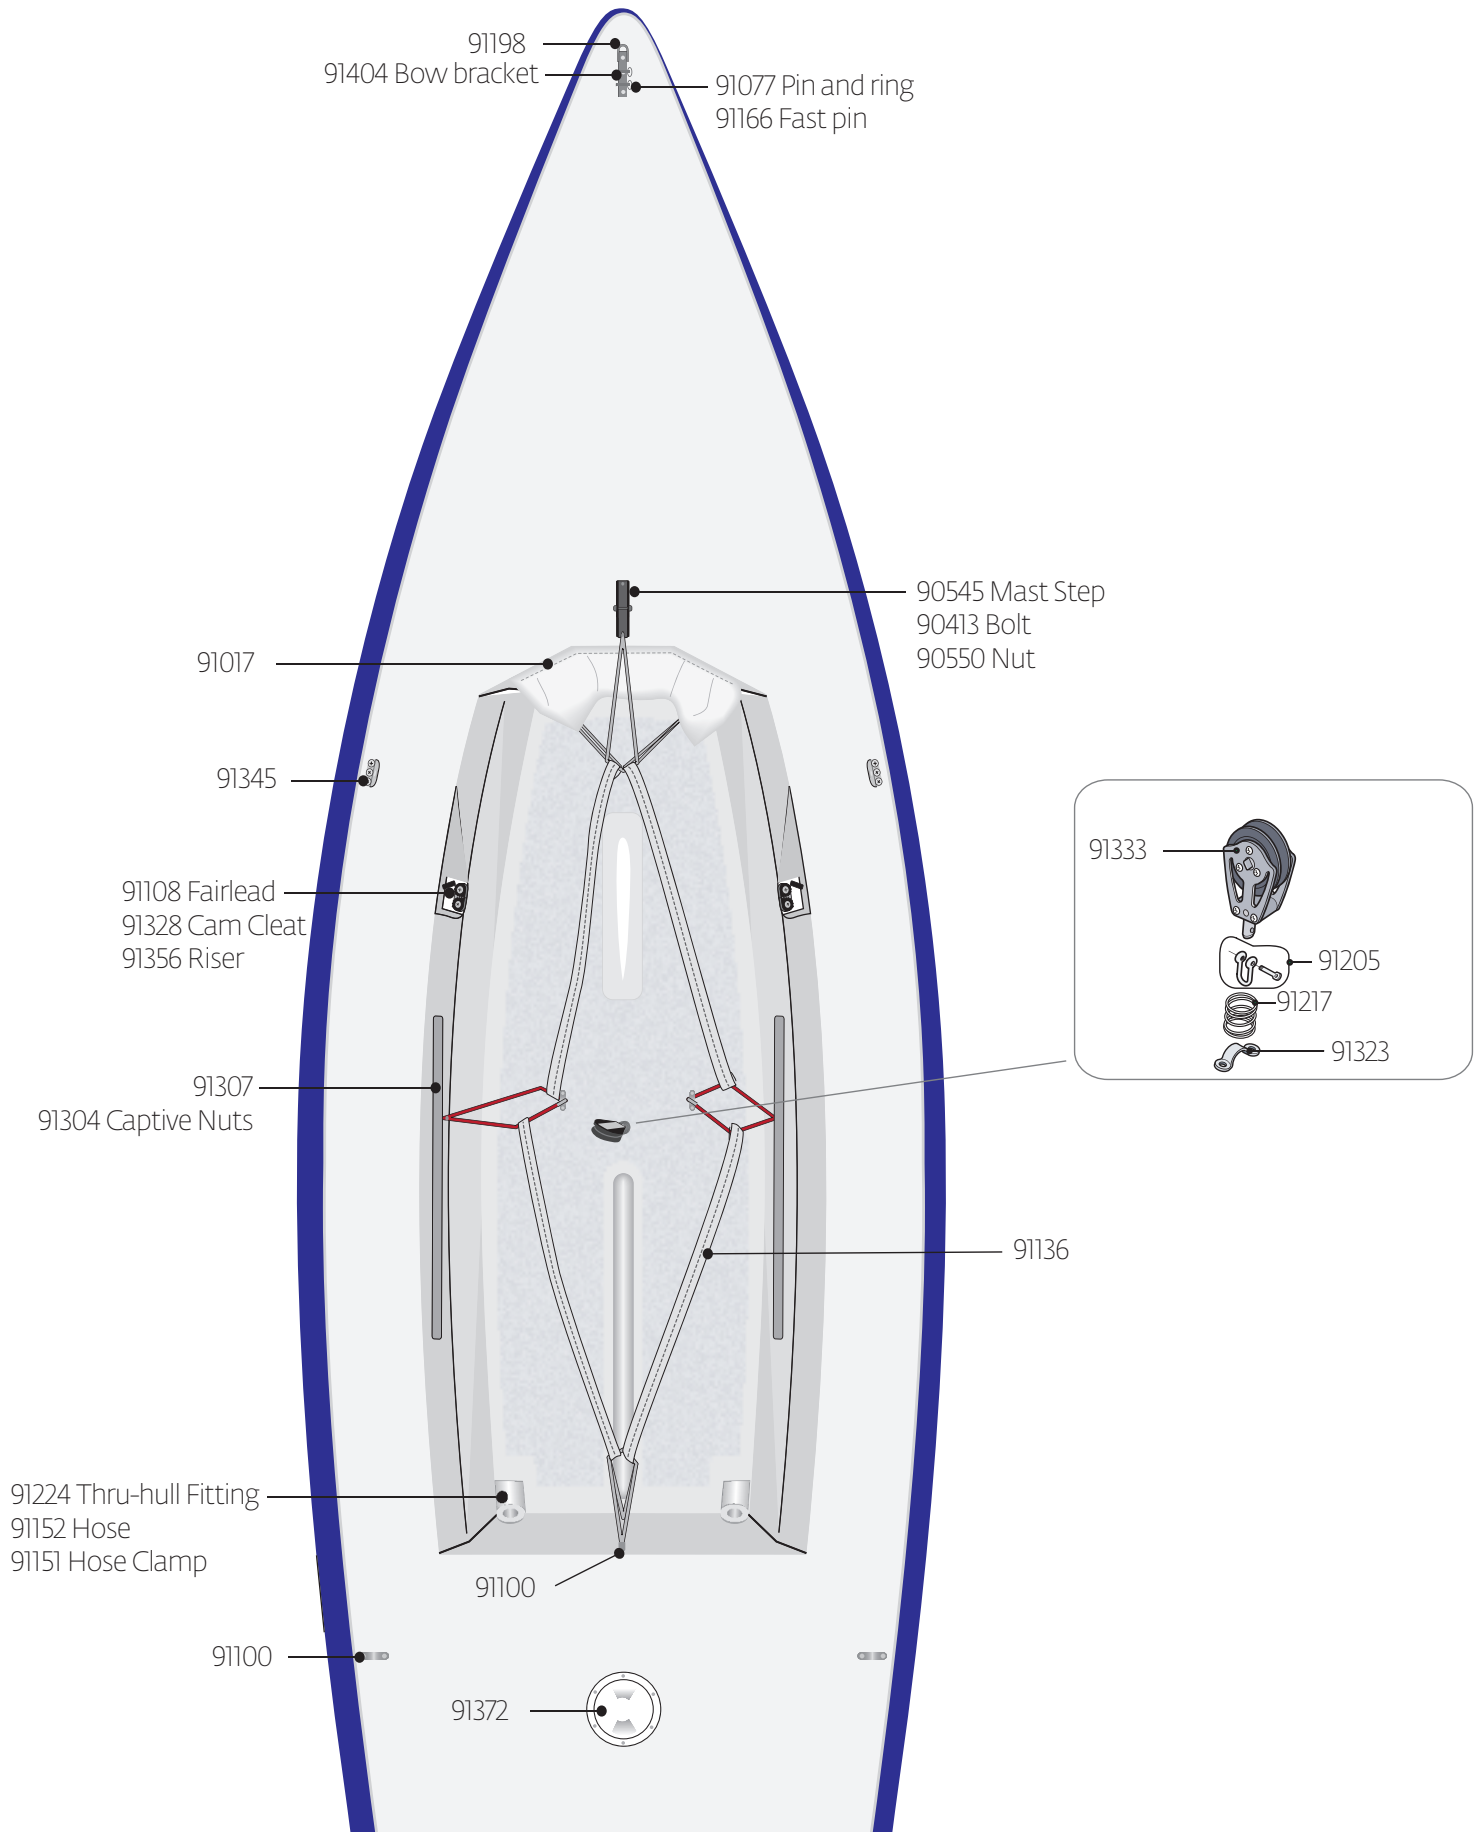

V15 Parts Locator

V15 Sails

V15 Deck

V15 Spars

V15 Spars

V15 Blades

85211 - Rigged V15 Tiller

85212 Unrigged Tiller (no extension, no hardware)

85159 Complete V15 Rudder

85286

91058

85035 - Complete Daggerboard

LaserPerformance NORTH AMERICA
300 Highpoint Avenue
Portsmouth, Rhode Island 02871
USA
t +1 800 966 SAIL
f +1 401 683 0990

LaserPerformance EUROPE
Station Works, Long Buckby
Northamptonshire NN6 7PF
United Kingdom
t +44 (0) 1327 841600
f +44 (0) 1327 841601