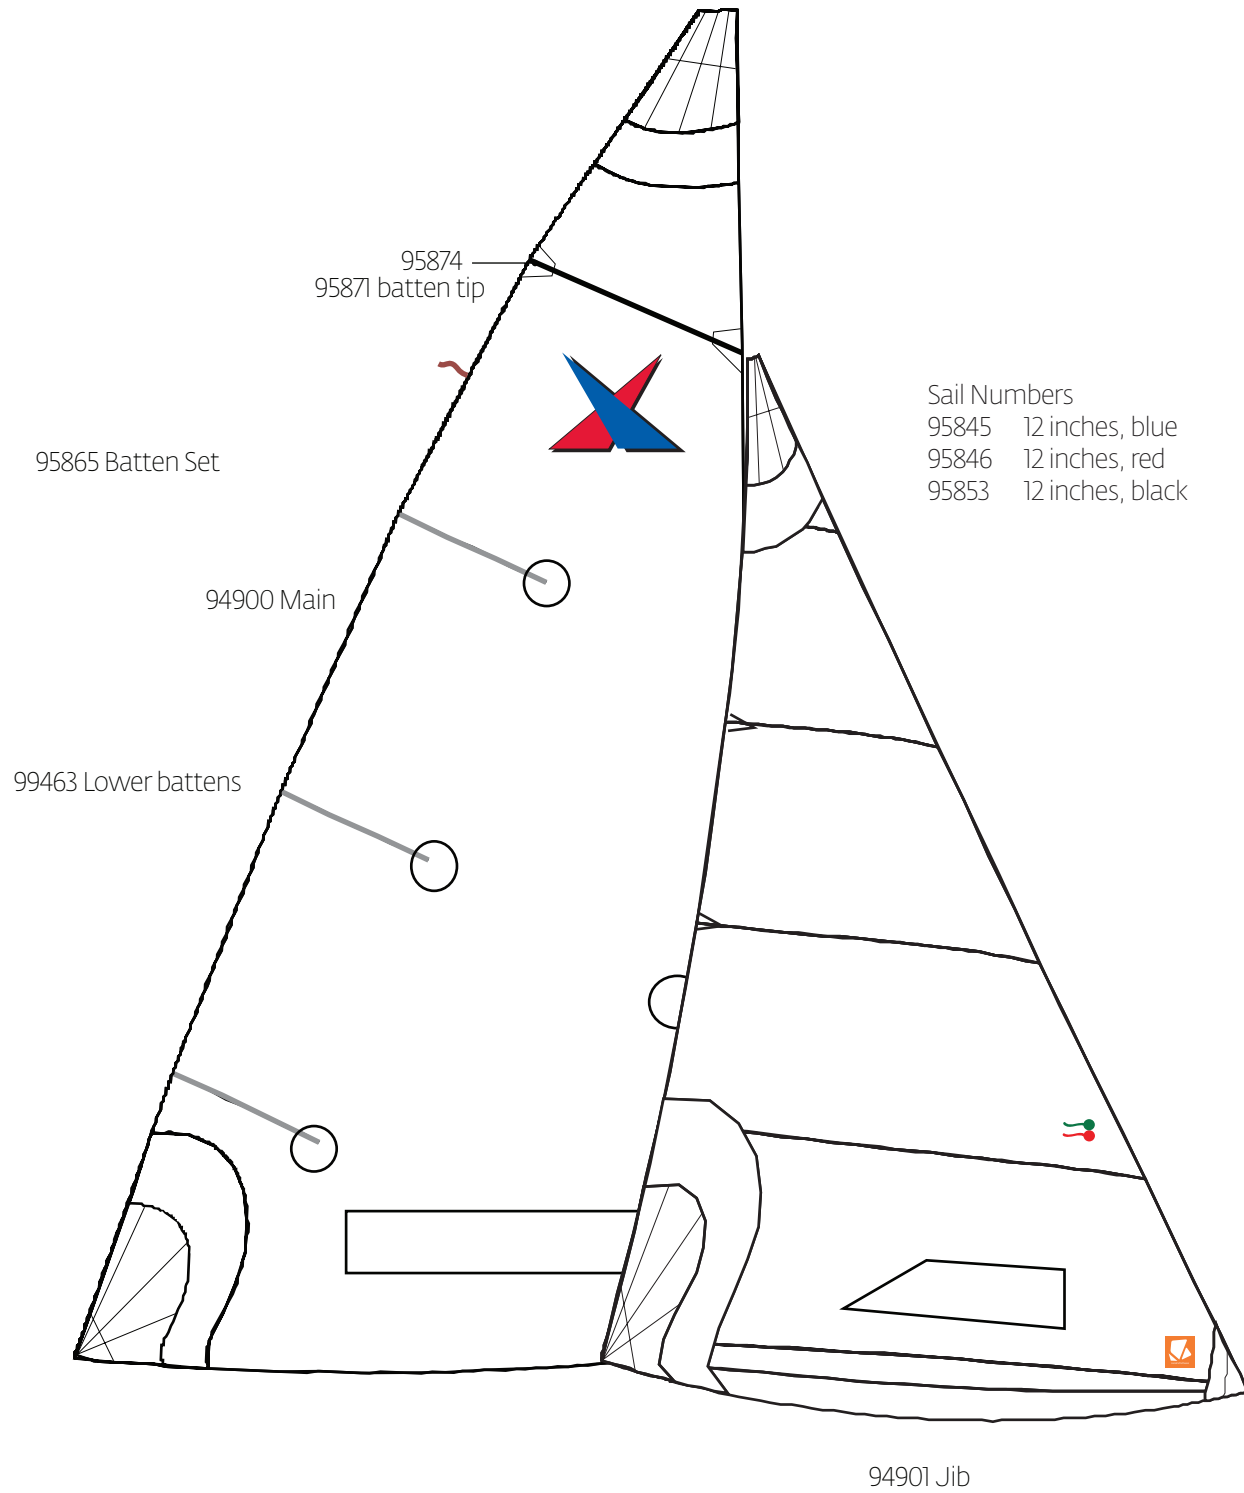

V15 Parts Locator

V15 Sails

V15 Deck

V15 Spars

V15 Spars

V15 Blades

85211 - Rigged V15 Tiller

85212 Unrigged Tiller (no extension, no hardware)

85159 Complete V15 Rudder

85286

91058

85035 - Complete Daggerboard

LaserPerformance NORTH AMERICA
300 Highpoint Avenue
Portsmouth, Rhode Island 02871
USA
t +1 800 966 SAIL
f +1 401 683 0990

LaserPerformance EUROPE
Station Works, Long Buckby
Northamptonshire NN6 7PF
United Kingdom
t +44 (0) 1327 841600
f +44 (0) 1327 841601