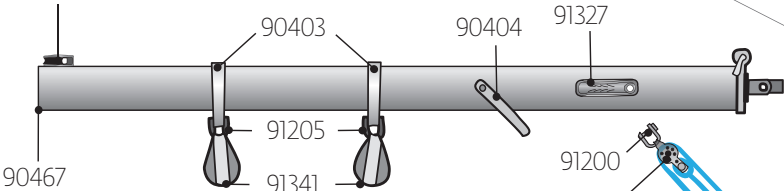

# FJ Cal Style Spars

90510 Complete Hounds Assembly

- 18602 Mast, FJ, Cal Style JRV, Rigged with spinnaker gear
- 18600 Mast, FJ, Cal Style SCV, Rigged (no spinnaker gear)

90490 Complete Gooseneck

91099 Eyestraps (not shown)  
91339