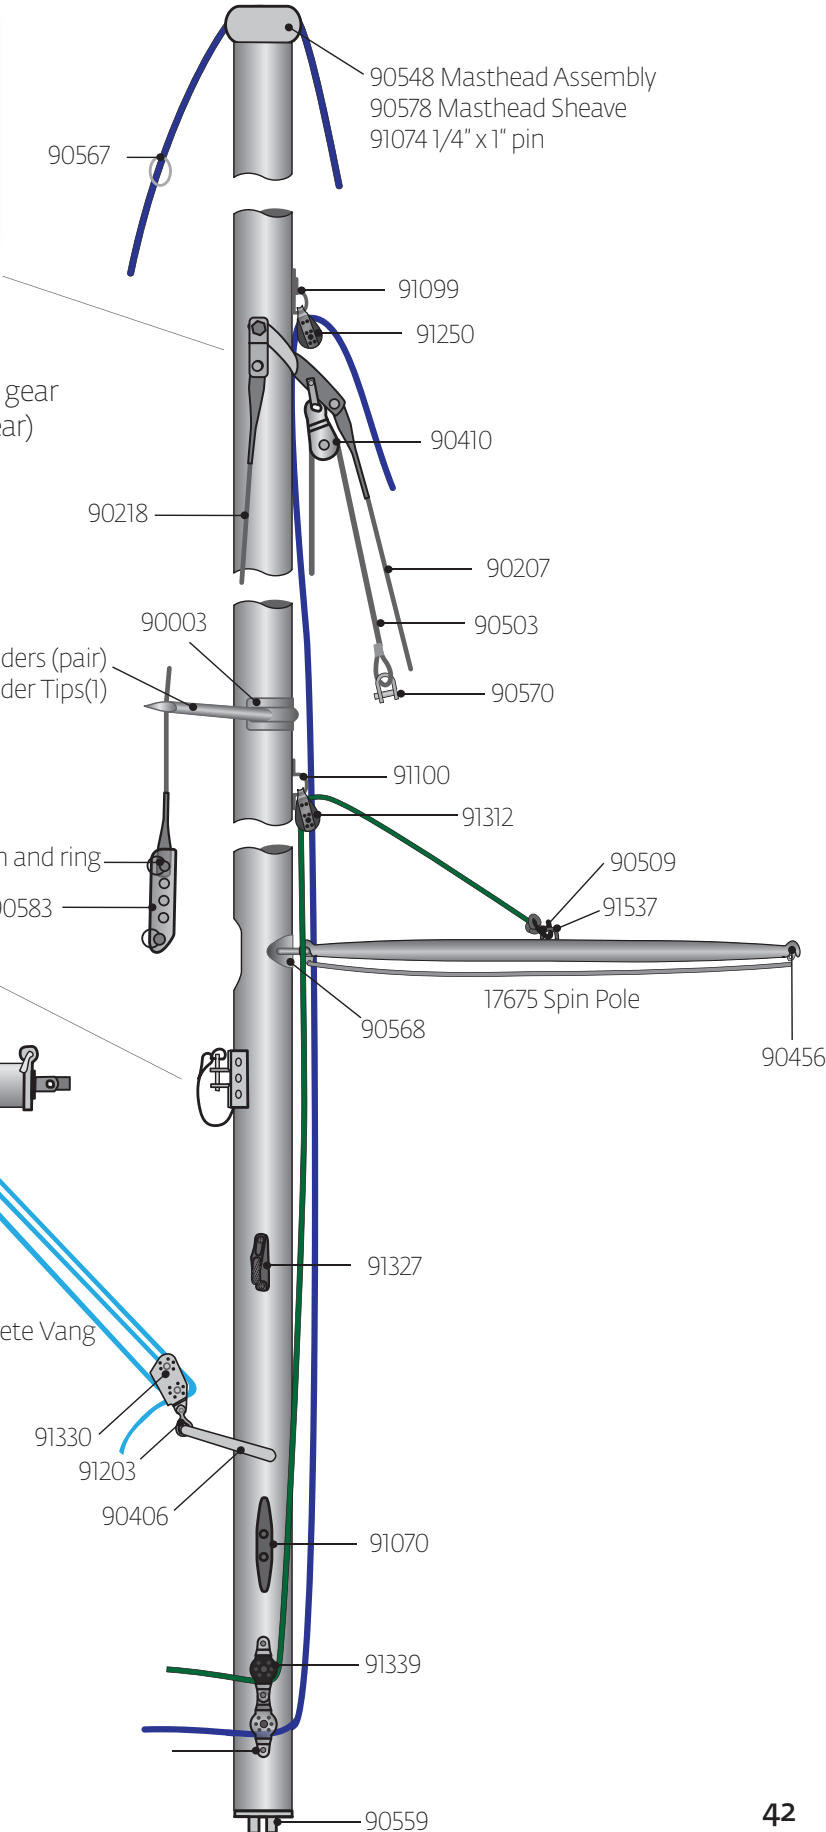

- 91340
- 91065
- 91217 Spring
- 91446

- 85023
- 91340
- 91312
- 91100

- 91094
- 91098 Eyestraps
- 91217 Spring

- 91350

- 91096
- 91096

- 91253

- Hiking Straps
- 91132 Hiking Strap set, 2 of each
  - 91136 Forward Hiking Strap, 36"
  - 91135 Aft Hiking Strap, 28"
  - 91131 Hiking strap plate (not shown)
  - 91100 Eyestraps under centerboard cap

- Drain Plugs
- 91090 Grey, Holt Allen
  - 91085 Black, Beckson, CURRENT
  - 91086 Black, RWO
  - 91088 White, Bayonette

- 91096
- 91219 Transom stiffener
- 91024 Tennis ball bailer

# FJ Cal Style Spars

90510 Complete Hounds Assembly

- 18602 Mast, FJ, Cal Style JRV, Rigged with spinnaker gear
- 18600 Mast, FJ, Cal Style SCV, Rigged (no spinnaker gear)

90490 Complete Gooseneck

91099 Eyestraps (not shown)  
91339

18650 Boom Rigged

90605 Complete Vang