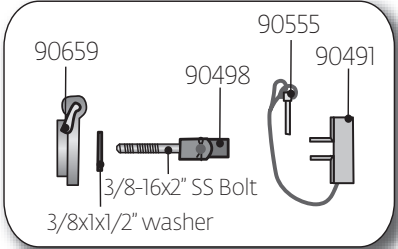

90490 Complete Gooseneck