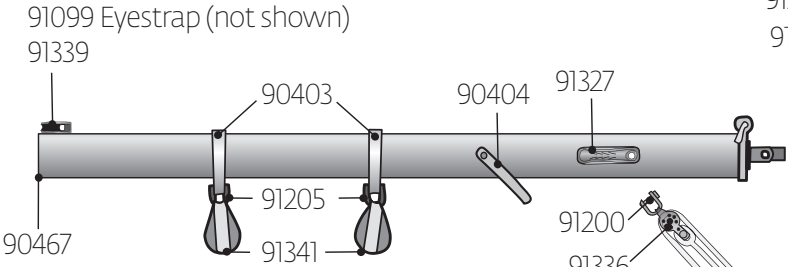

- 18601 Mast, FJ, SCV, Rigged with running and standing rigging
- 89039 Mast, FJ, SCV, Unrigged (no running or standing rigging)
- 18600 Mast, FJ, SCV, Cal Style, Rigged (no spinnaker gear)

18650 Boom Rigged