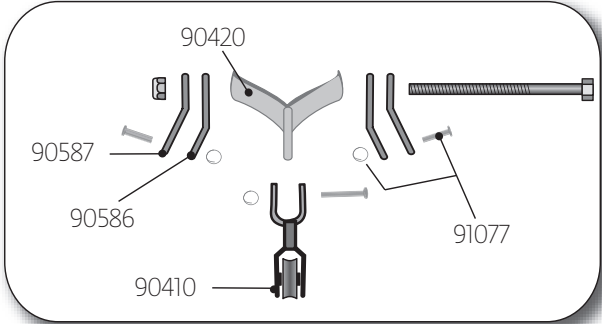

FJ Cal Style Spars

90510 Complete Hounds Assembly