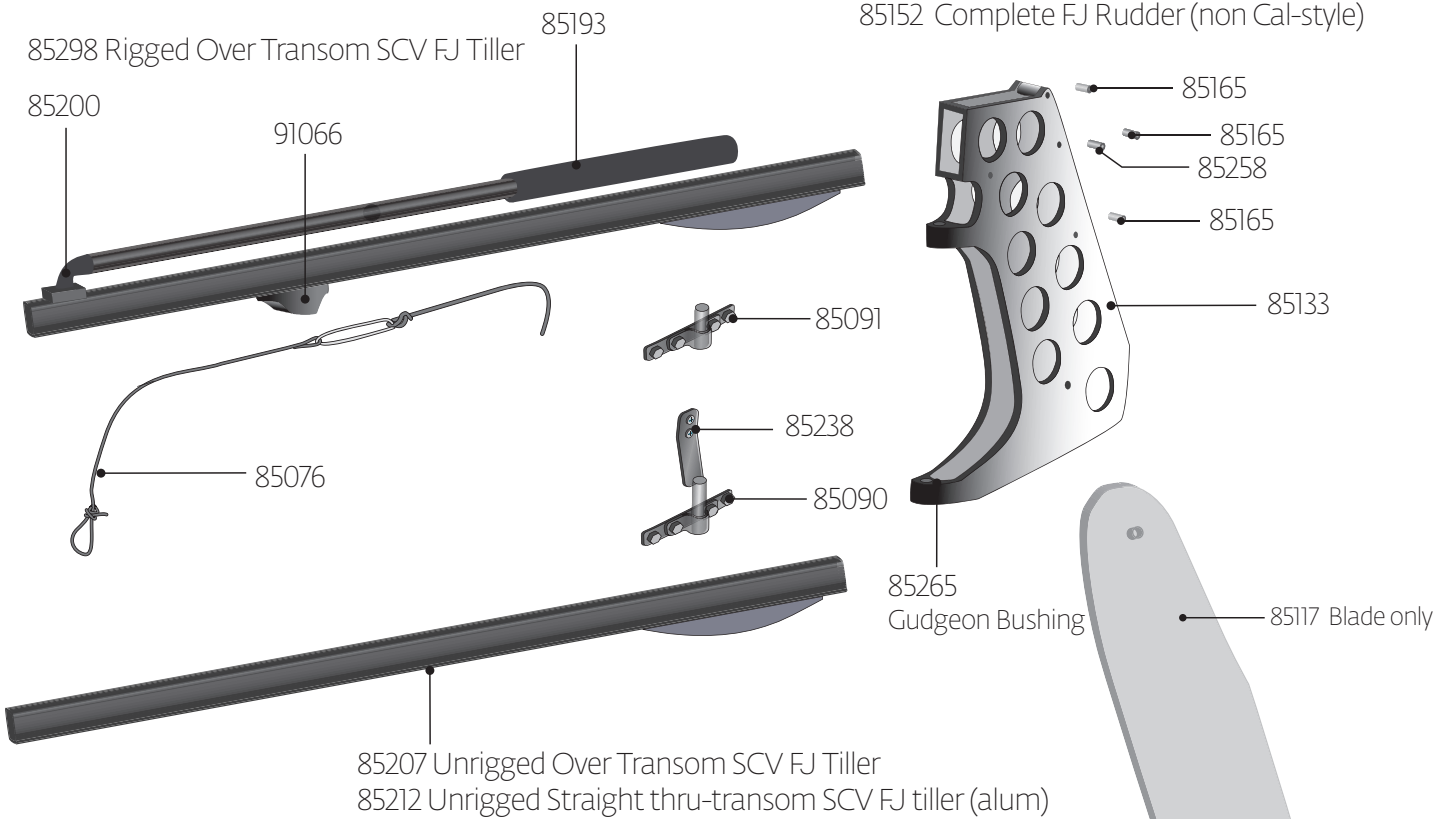

# FJ SCV Spars

90510 Complete Hounds Assembly

- 18601 Mast, FJ, SCV, Rigged with running and standing rigging
- 89039 Mast, FJ, SCV, Unrigged (no running or standing rigging)
- 18600 Mast, FJ, SCV, Cal Style, Rigged (no spinnaker gear)

90490 Complete Gooseneck

18650 Boom Rigged

90605 Complete Vang

# FJ Blades

85152 Complete FJ Rudder (non Cal-style)

85151 Rigged Cal Style Rudder

Cal Style Pintles (not pictured):

- 85093 Upper
- 85092 Lower