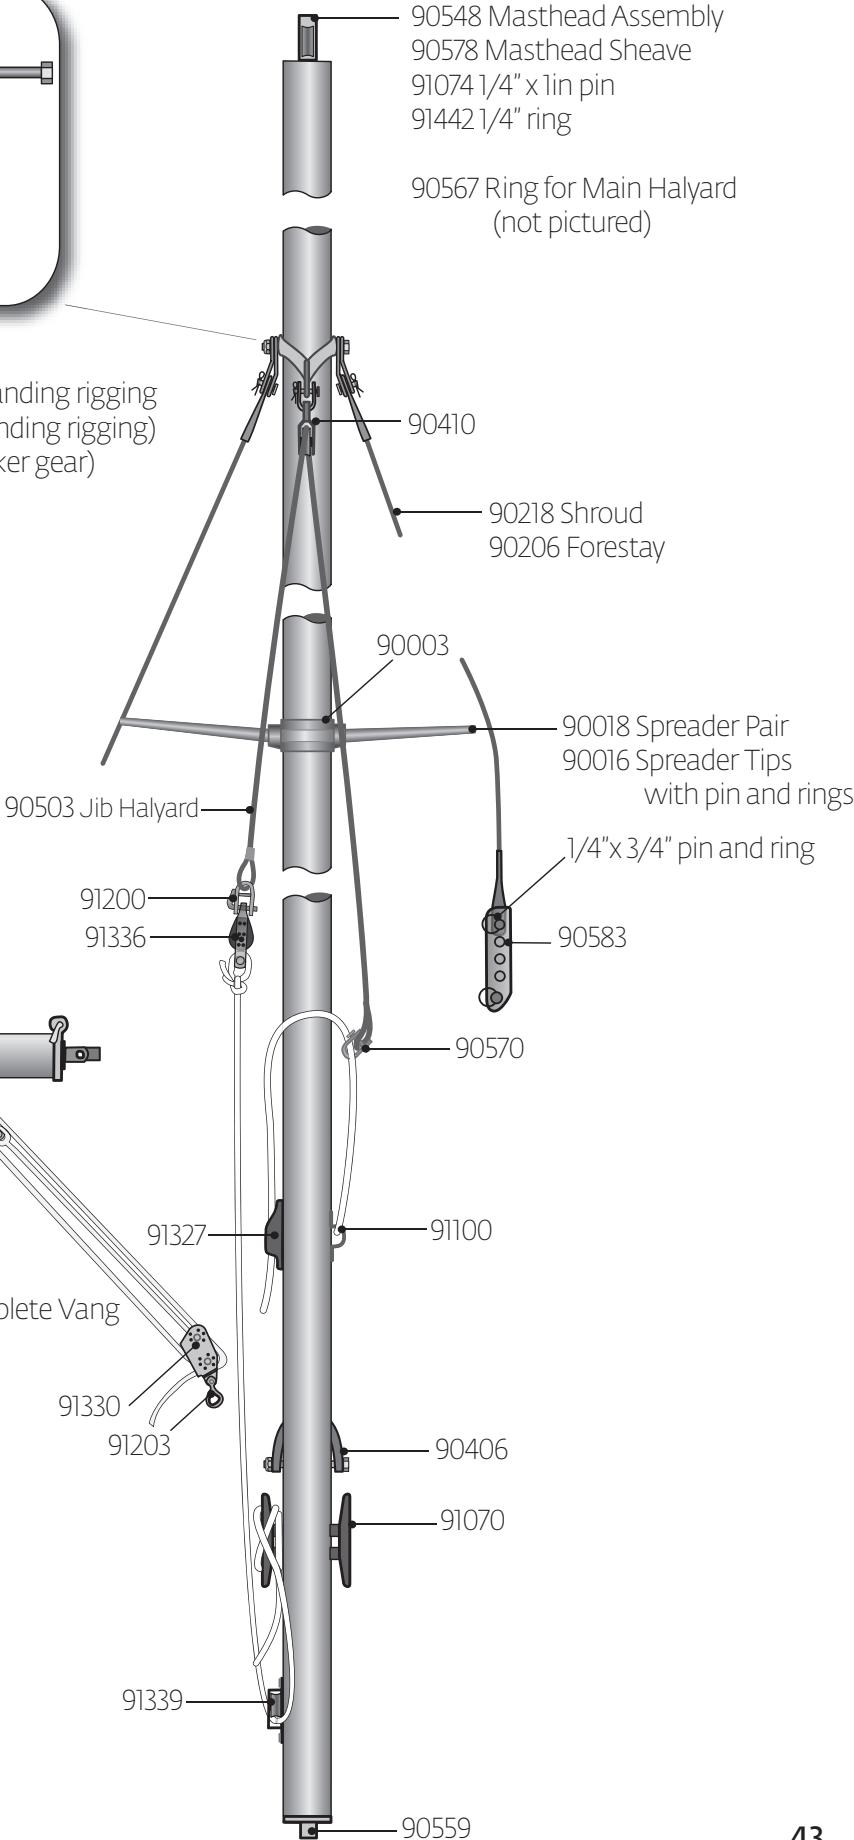

# FJ Cal Style Spars

90510 Complete Hounds Assembly

- 18602 Mast, FJ, Cal Style JRV, Rigged with spinnaker gear
- 18600 Mast, FJ, Cal Style SCV, Rigged (no spinnaker gear)

90490 Complete Gooseneck

91099 Eyestraps (not shown)  
91339

18650 Boom Rigged

90605 Complete Vang

# FJ SCV Spars

90510 Complete Hounds Assembly

- 18601 Mast, FJ, SCV, Rigged with running and standing rigging
- 89039 Mast, FJ, SCV, Unrigged (no running or standing rigging)
- 18600 Mast, FJ, SCV, Cal Style, Rigged (no spinnaker gear)

90490 Complete Gooseneck

18650 Boom Rigged

90605 Complete Vang