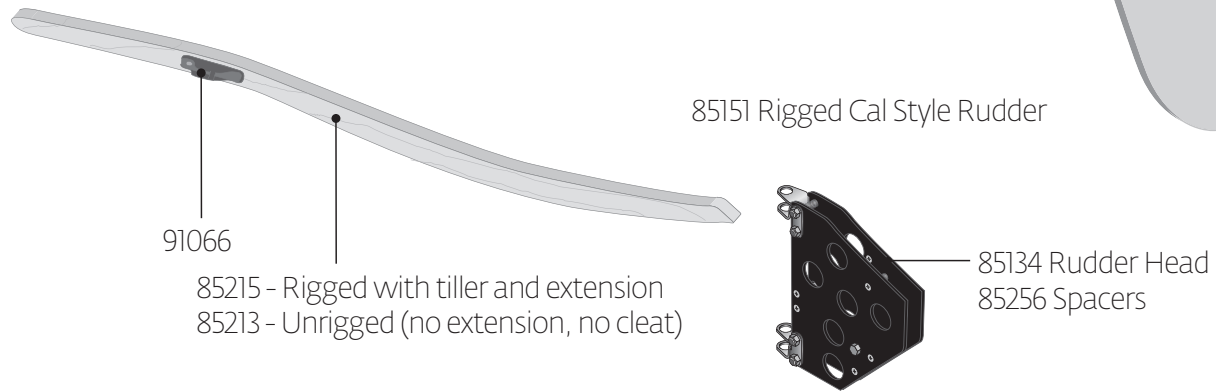

# FJ SCV Spars

90510 Complete Hounds Assembly

- 18601 Mast, FJ, SCV, Rigged with running and standing rigging
- 89039 Mast, FJ, SCV, Unrigged (no running or standing rigging)
- 18600 Mast, FJ, SCV, Cal Style, Rigged (no spinnaker gear)

90490 Complete Gooseneck

18650 Boom Rigged

90605 Complete Vang

# FJ Blades

85152 Complete FJ Rudder (non Cal-style)

85151 Rigged Cal Style Rudder

Cal Style Pintles (not pictured):

- 85093 Upper
- 85092 Lower